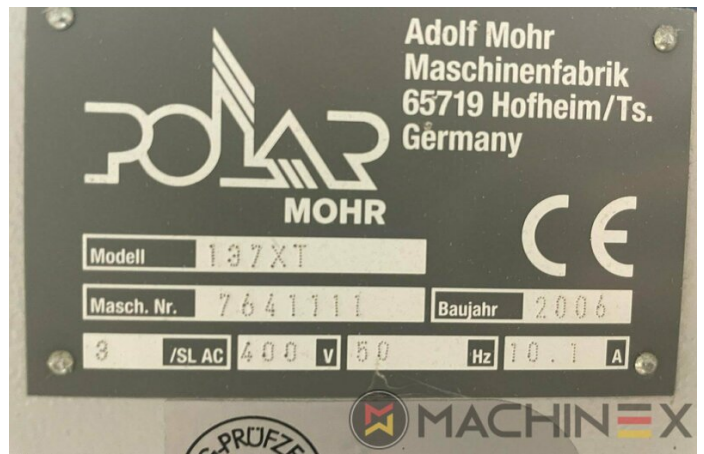

2006 | POLAR 137 XT

+ USED CUTTING MACHINES 2006: سنة USED GUILLOTINES

وصف الطابعة

ادوات

- Color display
- Program
- Chrome table
- Airtable
- Safety beams
- Jogger included
- Stack lift LW 1000 4
- TR 130 ER 4 (Transomat)
- Complete Cutting Line
- Photocells
- Including Tools, Manuals and Accessories

اصطلاحى تفاصيل

- Max Cut Width: 1370 mm

SPAIN | GERMANY | USA | ITALY | TURKEY | CHINA | BRAZIL | MEXICO | PERU

+34 682 639 187

info@machinex.com

SPAIN | GERMANY | USA | ITALY | TURKEY | CHINA | BRAZIL | MEXICO | PERU