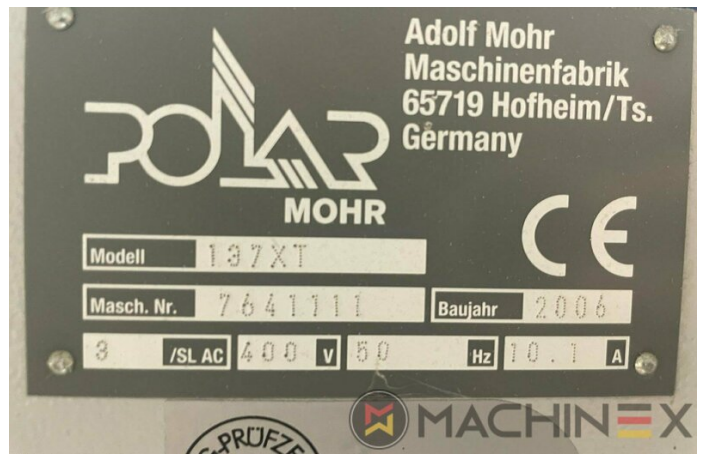

# TECHNISCHE DETAILS

- Maximale Schnittbreite: 1370 mm

SPAIN | GERMANY | USA | ITALY | TURKEY | CHINA | BRAZIL | MEXICO | PERU

+34 682 639 187

info@machinex.com

SPAIN | GERMANY | USA | ITALY | TURKEY | CHINA | BRAZIL | MEXICO | PERU