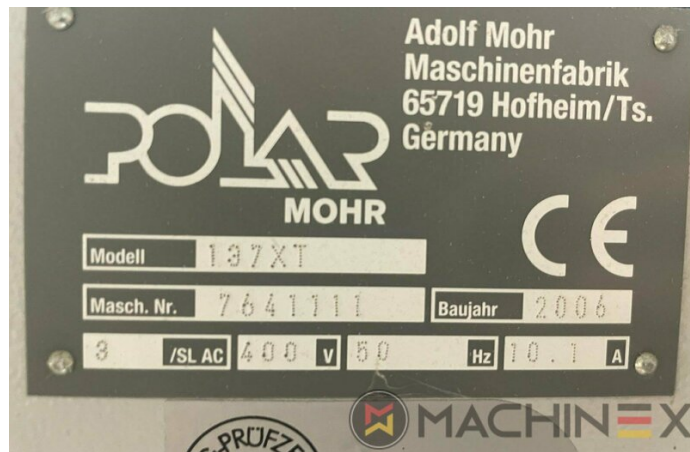

טכני פרטים

- Max Cut Width: 1370 mm

SPAIN | GERMANY | USA | ITALY | TURKEY | CHINA | BRAZIL | MEXICO | PERU

+34 682 639 187

info@machinex.com

SPAIN | GERMANY | USA | ITALY | TURKEY | CHINA | BRAZIL | MEXICO | PERU