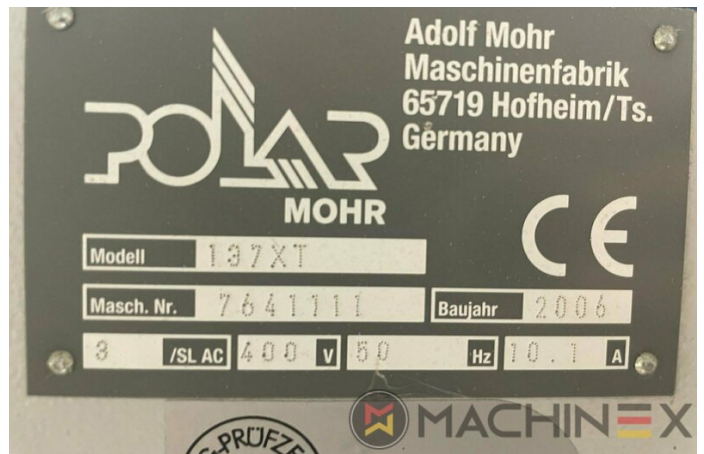

TEKNIS RINCIAN

- Max Cut Width: 1370 mm

SPAIN | GERMANY | USA | ITALY | TURKEY | CHINA | BRAZIL | MEXICO | PERU

☎ +34 682 639 187

✉ info@machinex.com

SPAIN | GERMANY | USA | ITALY | TURKEY | CHINA | BRAZIL | MEXICO | PERU