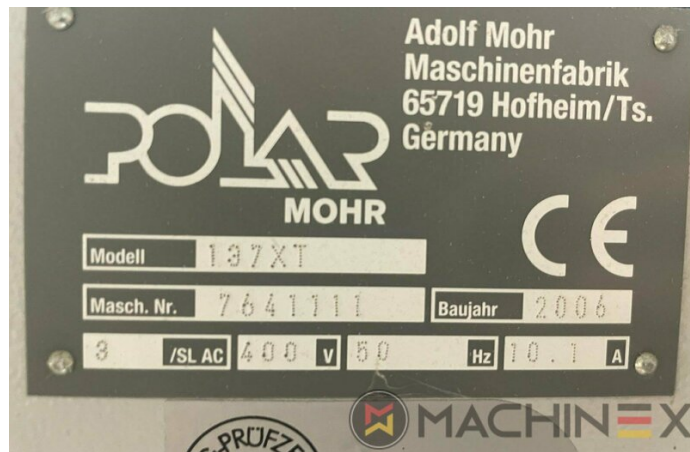

2006 | POLAR 137 XT

+ MACCHINE DA TAGLIO ◻ ANNO: 2006 ◻ TAGLIACARTE

DESCRIZIONE DELLA STAMPANTE

ATTREZZATURE

- Color display
- Program
- Chrome table
- Airtable
- Safety beams
- Jogger included
- Stack lift LW 1000 4
- TR 130 ER 4 (Transomat)
- Complete Cutting Line
- Photocells
- Including Tools, Manuals and Accessories

DETTAGLI TECNICI

- Larghezza massima di taglio: 1370 mm

SPAIN | GERMANY | USA | ITALY | TURKEY | CHINA | BRAZIL | MEXICO | PERU

+34 682 639 187

info@machinex.com

SPAIN | GERMANY | USA | ITALY | TURKEY | CHINA | BRAZIL | MEXICO | PERU