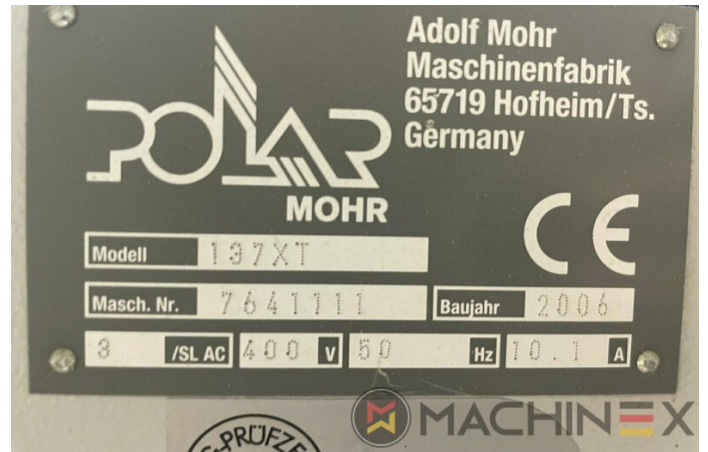

技術的な 詳細

- Max Cut Width: 1370 mm

SPAIN | GERMANY | USA | ITALY | TURKEY | CHINA | BRAZIL | MEXICO | PERU

+34 682 639 187

info@machinex.com

SPAIN | GERMANY | USA | ITALY | TURKEY | CHINA | BRAZIL | MEXICO | PERU