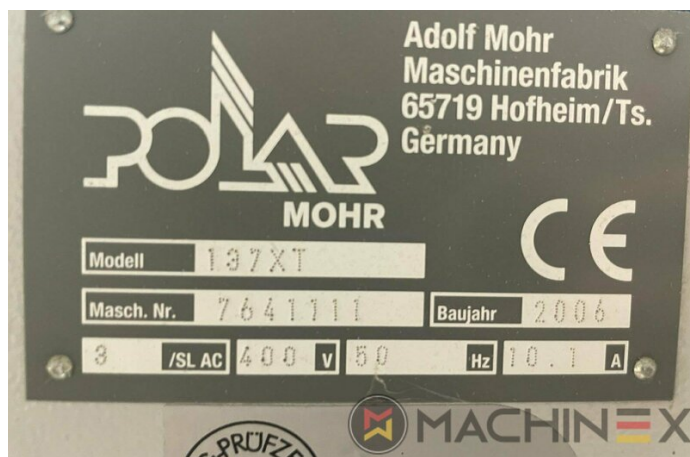

2006 | POLAR 137 XT

 USED CUTTING MACHINES  ■■: 2006  USED GUILLOTINES

- Color display
- Program
- Chrome table
- Airtable
- Safety beams
- Jogger included
- Stack lift LW 1000 4
- TR 130 ER 4 (Transomat)
- Complete Cutting Line
- Photocells
- Including Tools, Manuals and Accessories

- Max Cut Width: 1370 mm

SPAIN | GERMANY | USA | ITALY | TURKEY | CHINA | BRAZIL | MEXICO | PERU

 +34 682 639 187

 info@machinex.com

SPAIN | GERMANY | USA | ITALY | TURKEY | CHINA | BRAZIL | MEXICO | PERU