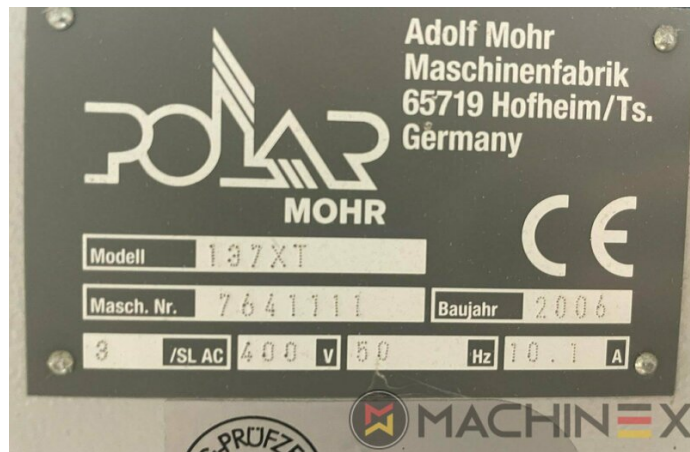

TEKNİK AYRINTILAR

- Max Cut Width: 1370 mm

SPAIN | GERMANY | USA | ITALY | TURKEY | CHINA | BRAZIL | MEXICO | PERU

+34 682 639 187

info@machinex.com

SPAIN | GERMANY | USA | ITALY | TURKEY | CHINA | BRAZIL | MEXICO | PERU