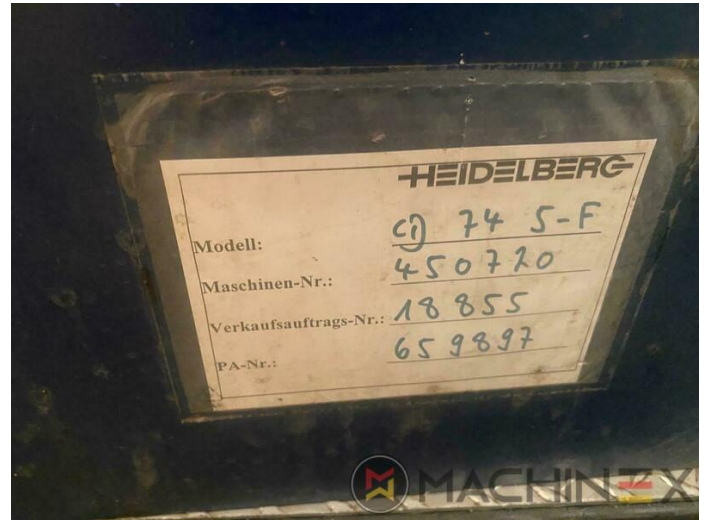

SPAIN | GERMANY | USA | ITALY | TURKEY | CHINA | BRAZIL | MEXICO | PERU

+34 682 639 187

info@machinex.com