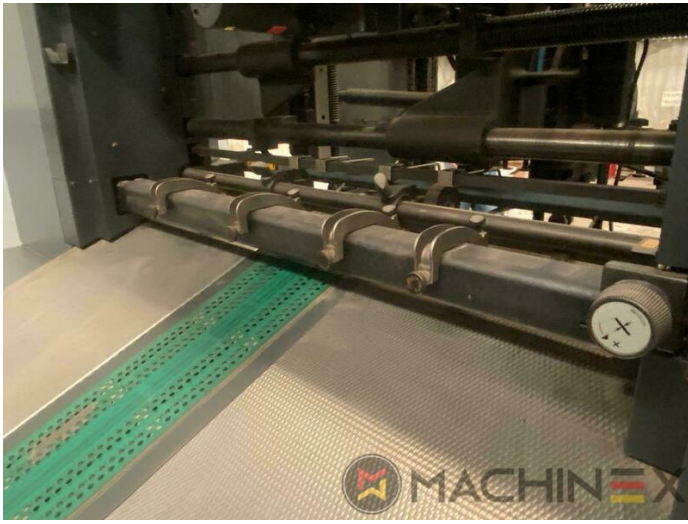

SPAIN | GERMANY | USA | ITALY | TURKEY | CHINA | BRAZIL | MEXICO | PERU

+34 682 639 187

info@machinex.com