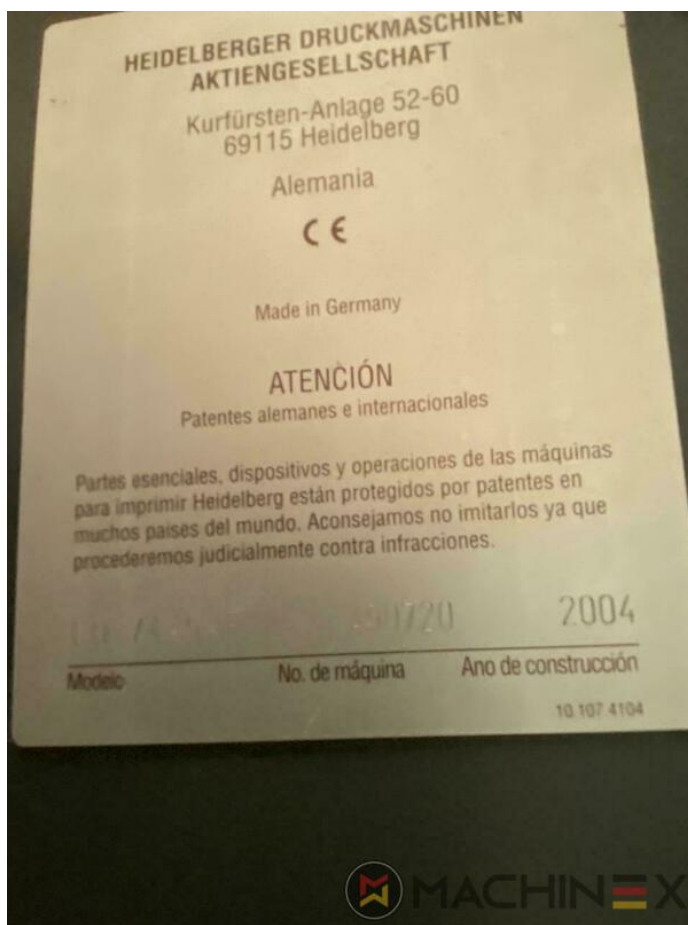

SPAIN | GERMANY | USA | ITALY | TURKEY | CHINA | BRAZIL | MEXICO | PERU

+34 682 639 187

info@machinex.com