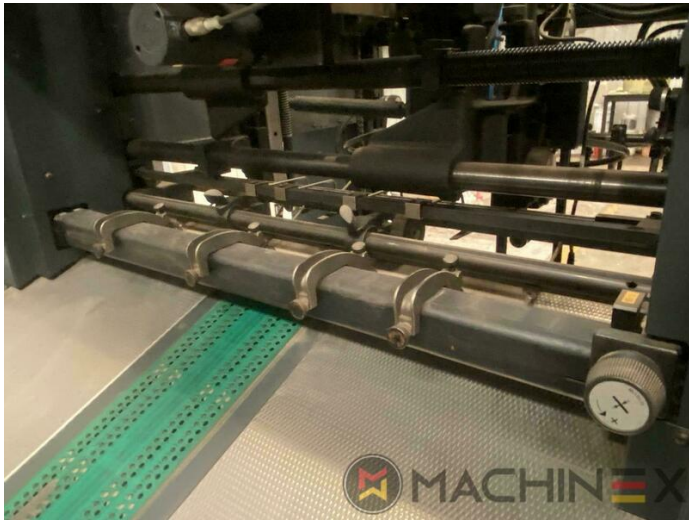

SPAIN | GERMANY | USA | ITALY | TURKEY | CHINA | BRAZIL | MEXICO | PERU

+34 682 639 187

info@machinex.com