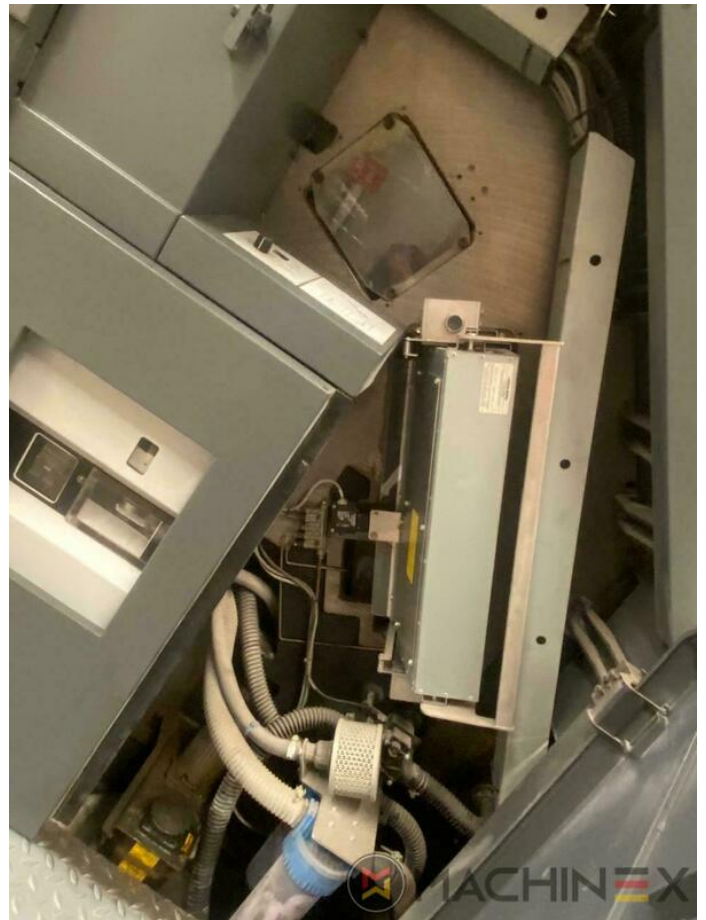

SPAIN | GERMANY | USA | ITALY | TURKEY | CHINA | BRAZIL | MEXICO | PERU

+34 682 639 187

info@machinex.com

MACHINEX