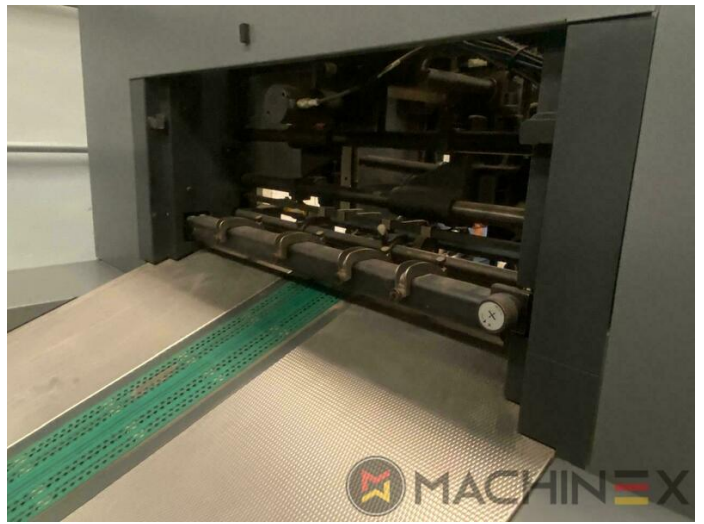

SPAIN | GERMANY | USA | ITALY | TURKEY | CHINA | BRAZIL | MEXICO | PERU

+34 682 639 187

info@machinex.com

MACHINEX