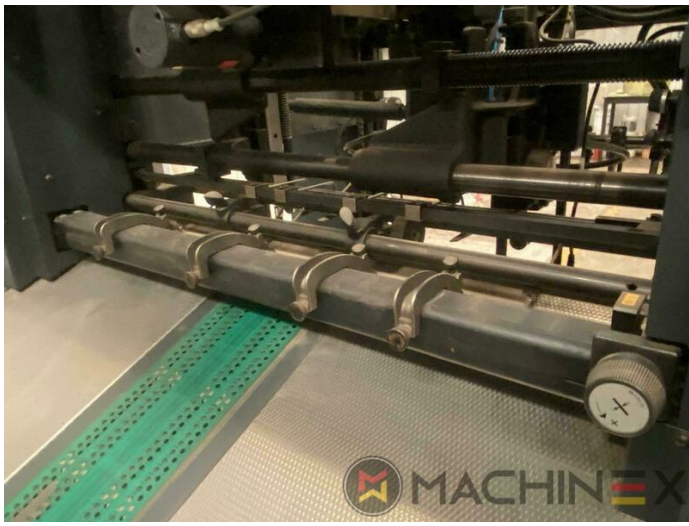

SPAIN | GERMANY | USA | ITALY | TURKEY | CHINA | BRAZIL | MEXICO | PERU

+34 682 639 187

info@machinex.com