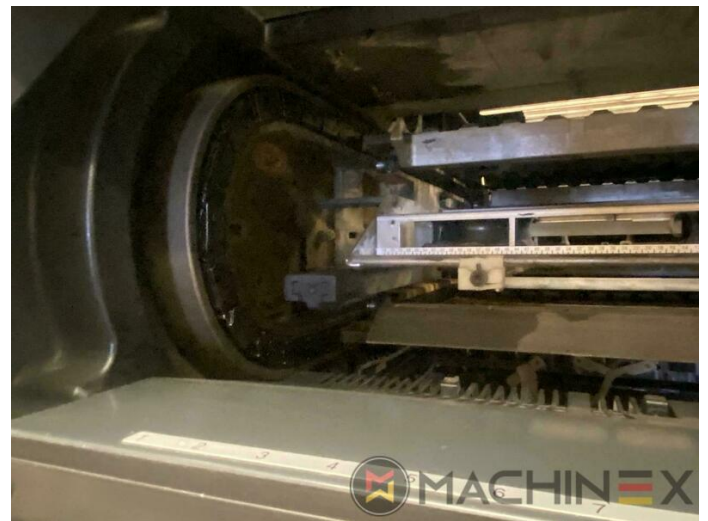

SPAIN | GERMANY | USA | ITALY | TURKEY | CHINA | BRAZIL | MEXICO | PERU

+34 682 639 187

info@machinex.com