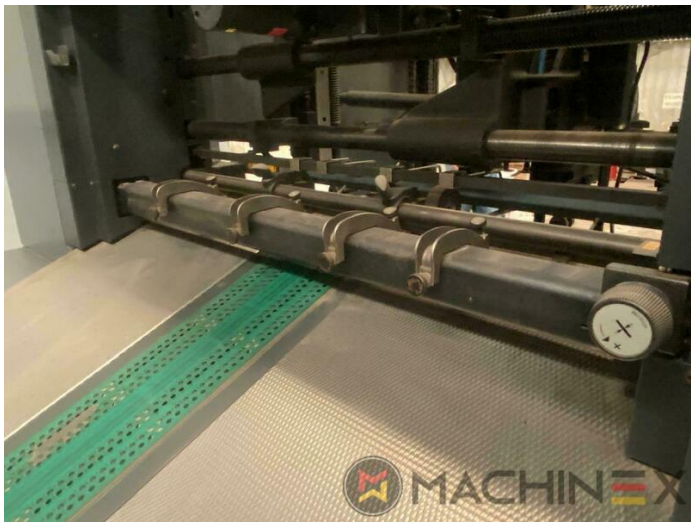

SPAIN | GERMANY | USA | ITALY | TURKEY | CHINA | BRAZIL | MEXICO | PERU

+34 682 639 187

info@machinex.com

MACHINEX