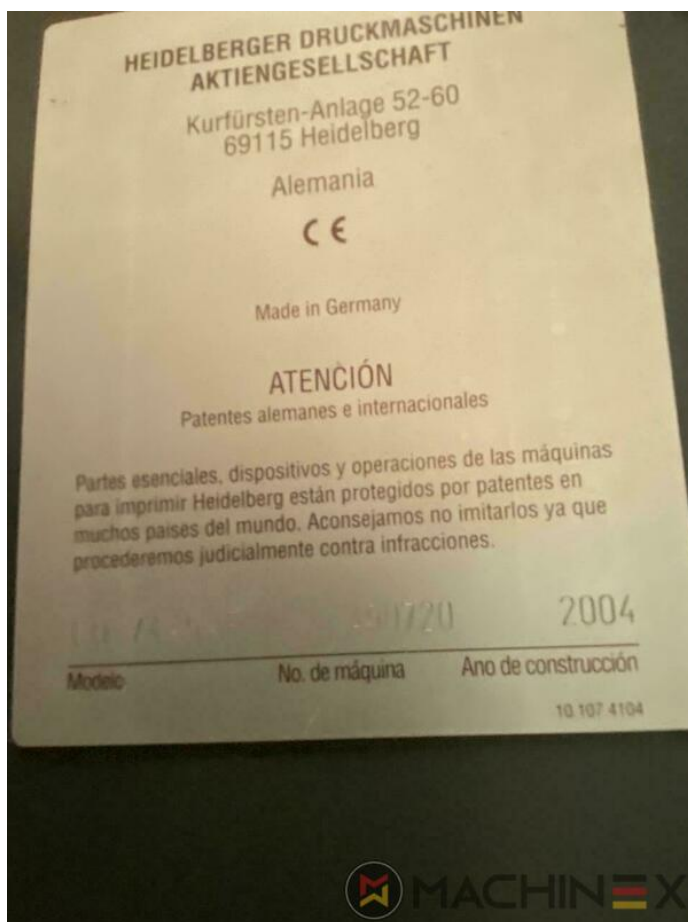

SPAIN | GERMANY | USA | ITALY | TURKEY | CHINA | BRAZIL | MEXICO | PERU

+34 682 639 187

info@machinex.com