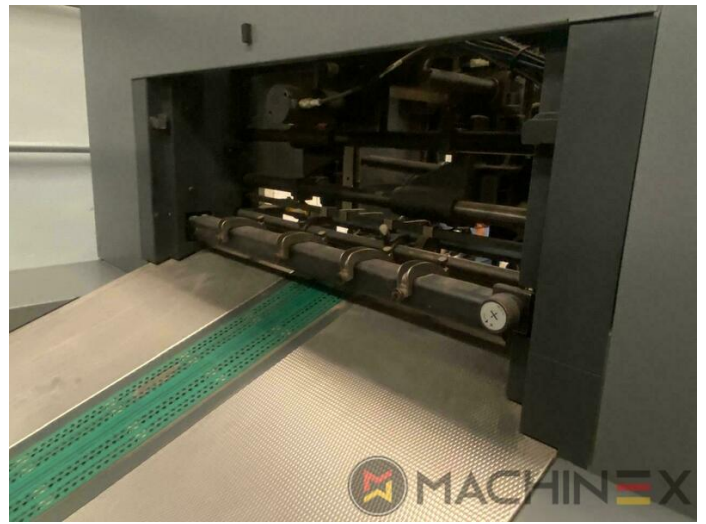

SPAIN | GERMANY | USA | ITALY | TURKEY | CHINA | BRAZIL | MEXICO | PERU

+34 682 639 187

info@machinex.com