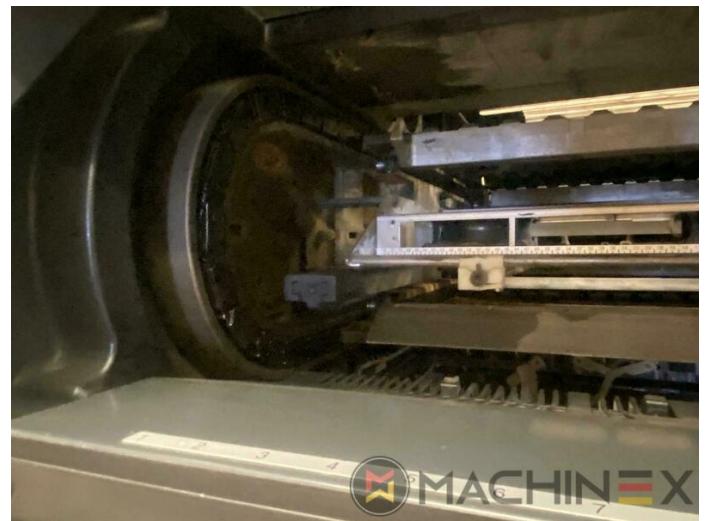

SPAIN | GERMANY | USA | ITALY | TURKEY | CHINA | BRAZIL | MEXICO | PERU

+34 682 639 187

info@machinex.com

MACHINEX