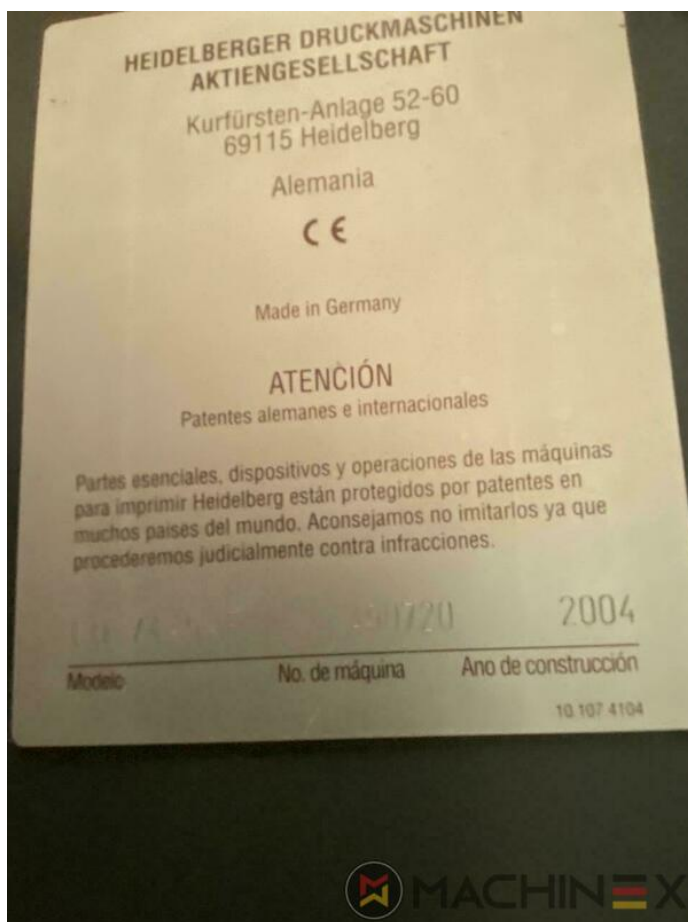

 +34 682 639 187

 [info@machinex.com](mailto:info@machinex.com)

 **MACHINEX**

SPAIN | GERMANY | USA | ITALY | TURKEY | CHINA | BRAZIL | MEXICO | PERU

+34 682 639 187

info@machinex.com

SPAIN | GERMANY | USA | ITALY | TURKEY | CHINA | BRAZIL | MEXICO | PERU