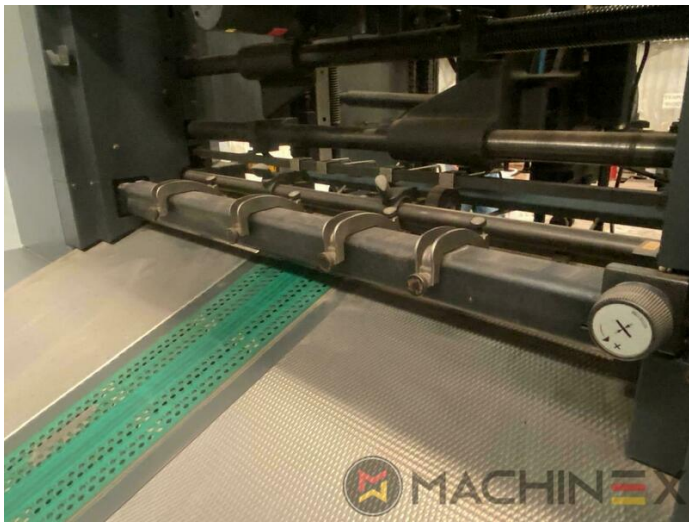

SPAIN | GERMANY | USA | ITALY | TURKEY | CHINA | BRAZIL | MEXICO | PERU

+34 682 639 187

info@machinex.com