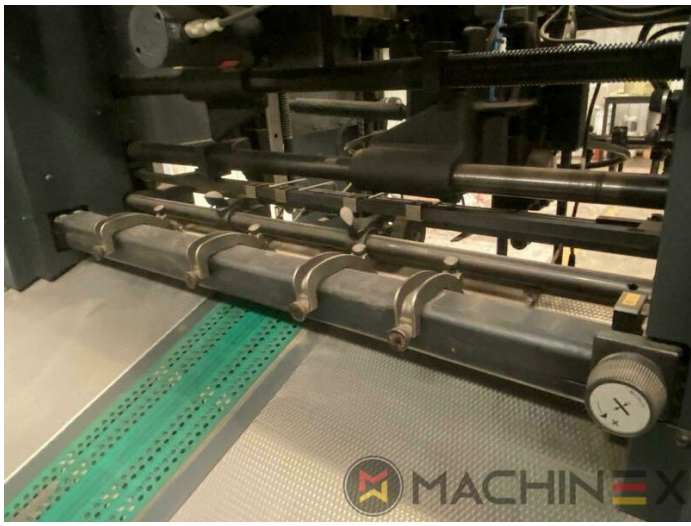

SPAIN | GERMANY | USA | ITALY | TURKEY | CHINA | BRAZIL | MEXICO | PERU

+34 682 639 187

info@machinex.com