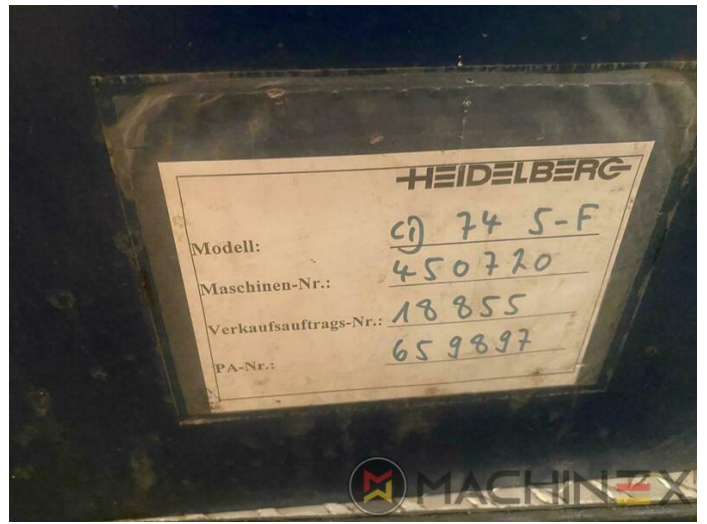

SPAIN | GERMANY | USA | ITALY | TURKEY | CHINA | BRAZIL | MEXICO | PERU

+34 682 639 187

info@machinex.com