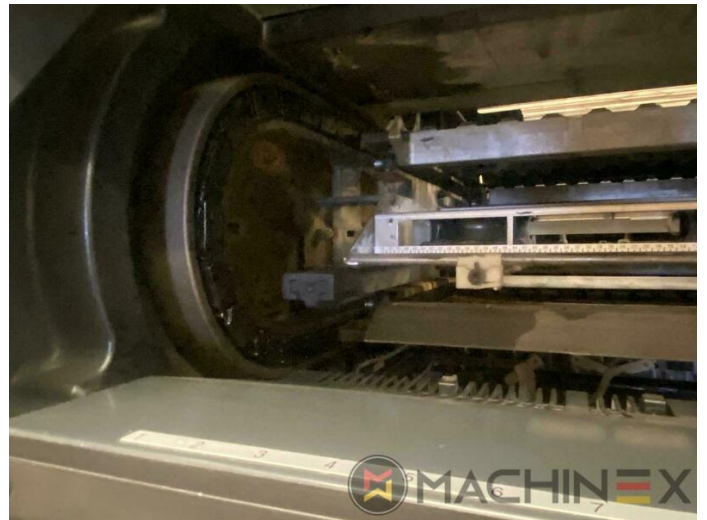

SPAIN | GERMANY | USA | ITALY | TURKEY | CHINA | BRAZIL | MEXICO | PERU

+34 682 639 187

info@machinex.com