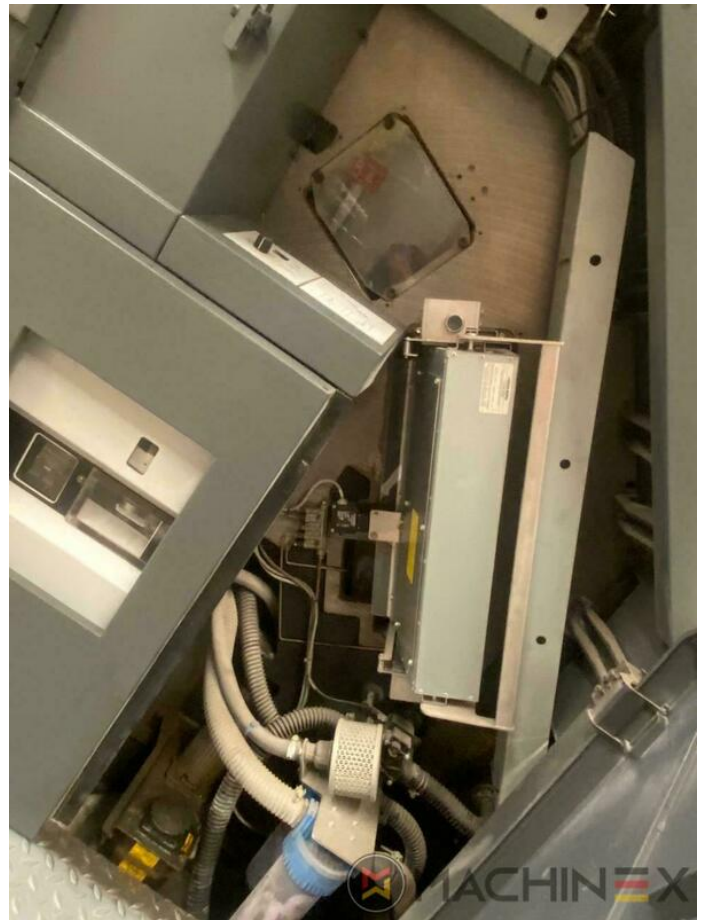

SPAIN | GERMANY | USA | ITALY | TURKEY | CHINA | BRAZIL | MEXICO | PERU

+34 682 639 187

info@machinex.com

MACHINEX