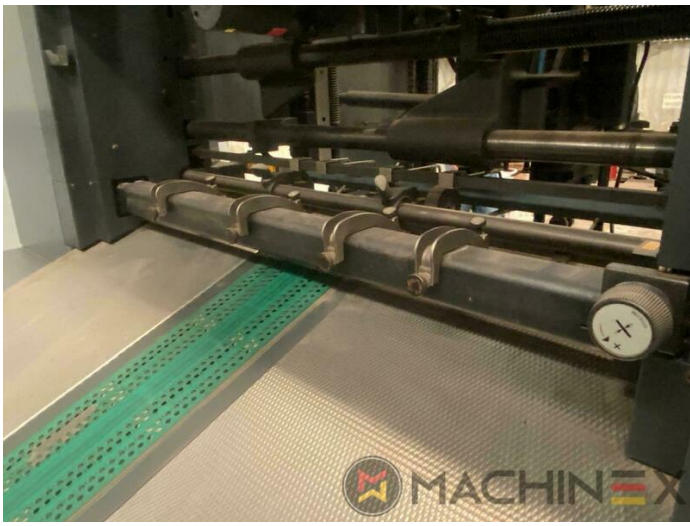

SPAIN | GERMANY | USA | ITALY | TURKEY | CHINA | BRAZIL | MEXICO | PERU

+34 682 639 187

info@machinex.com