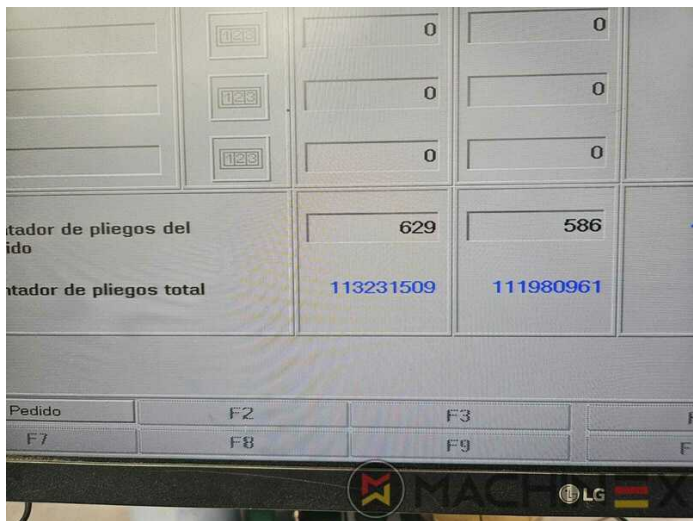

SPAIN | GERMANY | USA | ITALY | TURKEY | CHINA | BRAZIL | MEXICO | PERU

+34 682 639 187

info@machinex.com