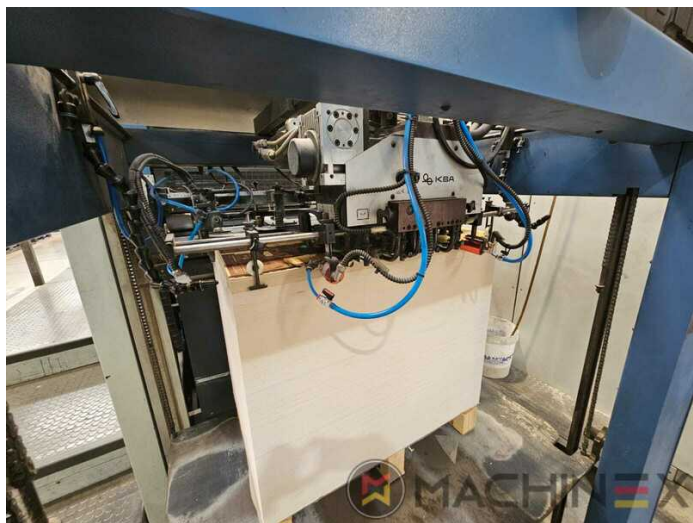

SPAIN | GERMANY | USA | ITALY | TURKEY | CHINA | BRAZIL | MEXICO | PERU

+34 682 639 187

info@machinex.com