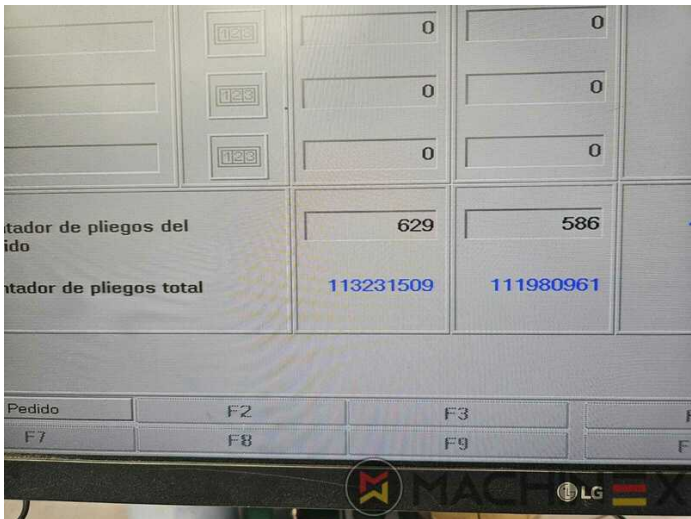

SPAIN | GERMANY | USA | ITALY | TURKEY | CHINA | BRAZIL | MEXICO | PERU

+34 682 639 187

info@machinex.com