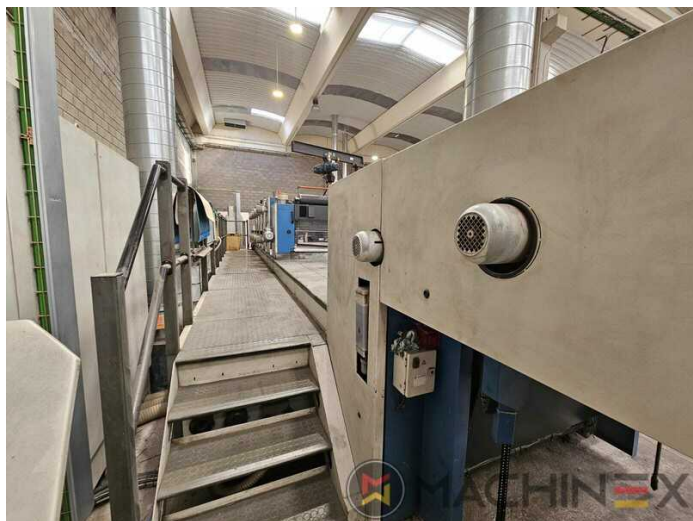

SPAIN | GERMANY | USA | ITALY | TURKEY | CHINA | BRAZIL | MEXICO | PERU

+34 682 639 187

info@machinex.com