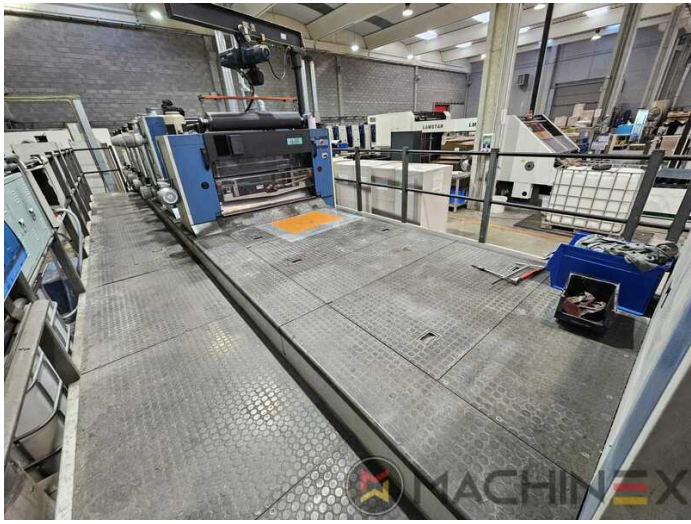

SPAIN | GERMANY | USA | ITALY | TURKEY | CHINA | BRAZIL | MEXICO | PERU

+34 682 639 187

info@machinex.com

MACHINEX