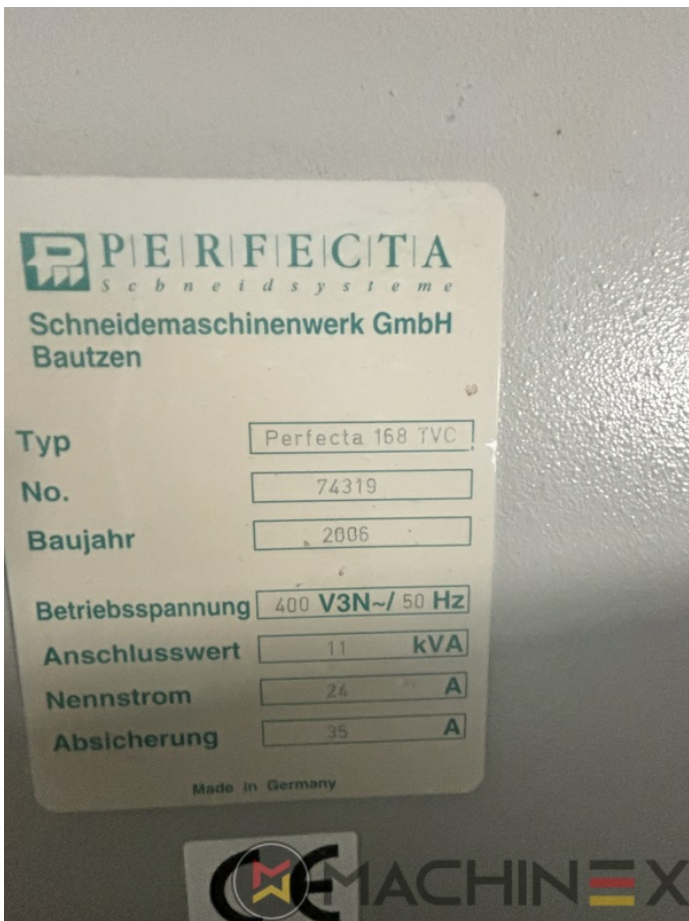

2006 | PERFECTA 168 TVC

 USED CUTTING MACHINES  YEAR: 2006  USED GUILLOTINES

PRINTER DESCRIPTION

EQUIPMENT

- Touch Screen
- Photocells
- Chrome table
- Jogger included
- Manuals Electrical Drawings
- Including Tools, Manuals and Accessories

TECHNICAL DETAILS

- Max Cut Width: 168 cm

SPAIN | GERMANY | USA | ITALY | TURKEY | CHINA | BRAZIL | MEXICO | PERU

 +34 682 639 187

 info@machinex.com

SPAIN | GERMANY | USA | ITALY | TURKEY | CHINA | BRAZIL | MEXICO | PERU