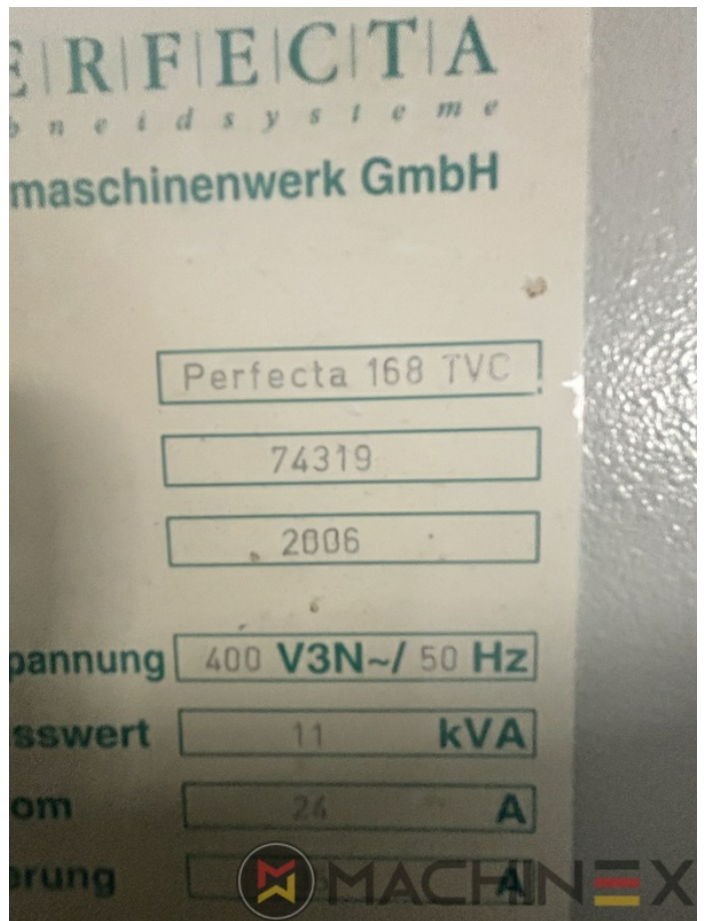

2006 | PERFECTA 168 TVC

 USED CUTTING MACHINES  YEAR: 2006  USED GUILLOTINES

PRINTER DESCRIPTION

EQUIPMENT

- Touch Screen
- Photocells
- Chrome table
- Jogger included
- Manuals Electrical Drawings
- Including Tools, Manuals and Accessories

TECHNICAL DETAILS

- Max Cut Width: 168 cm

SPAIN | GERMANY | USA | ITALY | TURKEY | CHINA | BRAZIL | MEXICO | PERU

 +34 682 639 187

 info@machinex.com

SPAIN | GERMANY | USA | ITALY | TURKEY | CHINA | BRAZIL | MEXICO | PERU