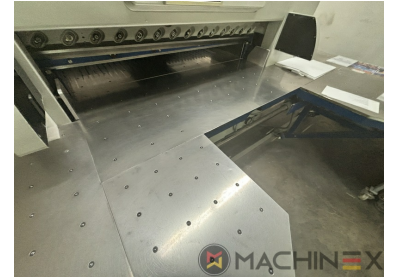

2006 | PERFECTA 168 TVC

 USED CUTTING MACHINES  YEAR: 2006  USED GUILLOTINES

PRINTER DESCRIPTION

EQUIPMENT

- Touch Screen
- Photocells
- Chrome table
- Jogger included
- Manuals Electrical Drawings
- Including Tools, Manuals and Accessories

TECHNICAL DETAILS

- Max Cut Width: 168 cm

SPAIN | GERMANY | USA | ITALY | TURKEY | CHINA | BRAZIL | MEXICO | PERU

 +34 682 639 187

 info@machinex.com

SPAIN | GERMANY | USA | ITALY | TURKEY | CHINA | BRAZIL | MEXICO | PERU