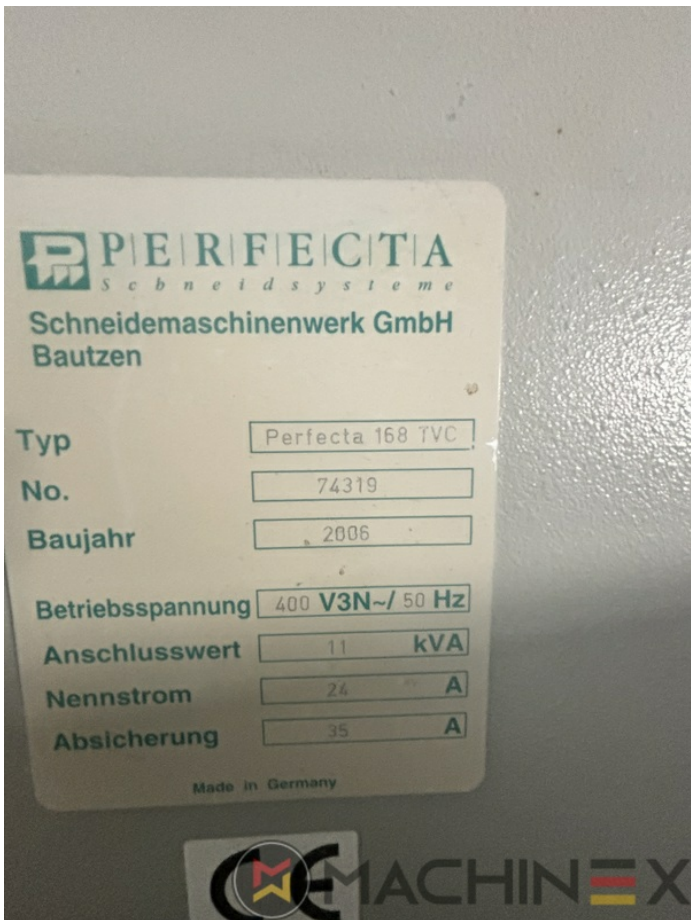

2006 | PERFECTA 168 TVC

 USED CUTTING MACHINES  ■■: 2006  USED GUILLOTINES

- Touch Screen
- Photocells
- Chrome table
- Jogger included
- Manuals Electrical Drawings
- Including Tools, Manuals and Accessories

- Max Cut Width: 168 cm

SPAIN | GERMANY | USA | ITALY | TURKEY | CHINA | BRAZIL | MEXICO | PERU

 +34 682 639 187

 info@machinex.com

SPAIN | GERMANY | USA | ITALY | TURKEY | CHINA | BRAZIL | MEXICO | PERU

+34 682 639 187