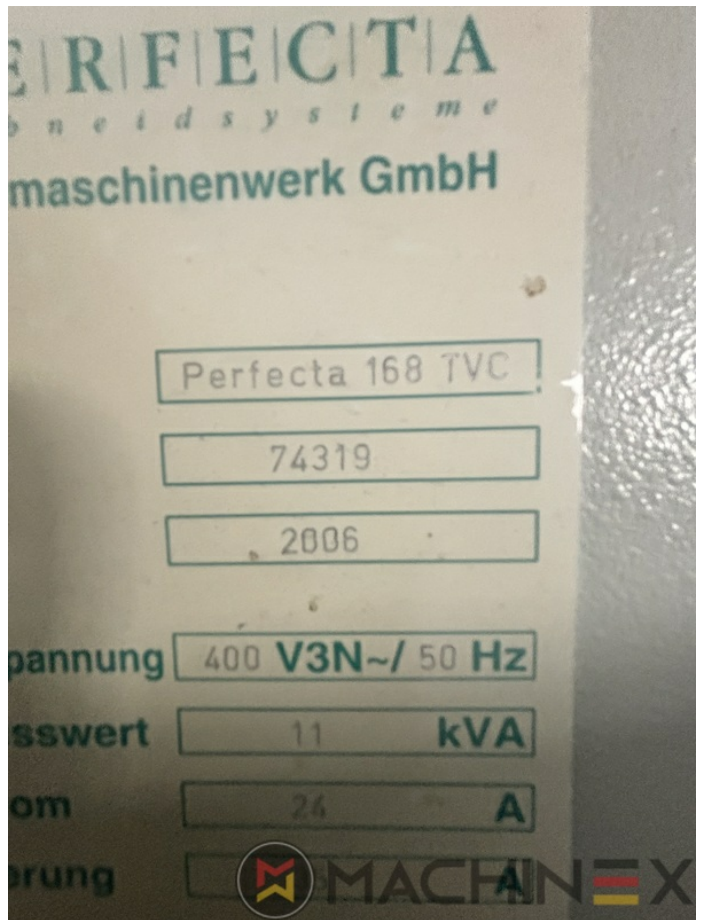

2006 | PERFECTA 168 TVC

 USED CUTTING MACHINES  ■■: 2006  USED GUILLOTINES

- Touch Screen
- Photocells
- Chrome table
- Jogger included
- Manuals Electrical Drawings
- Including Tools, Manuals and Accessories

- Max Cut Width: 168 cm

SPAIN | GERMANY | USA | ITALY | TURKEY | CHINA | BRAZIL | MEXICO | PERU

 +34 682 639 187

 info@machinex.com

SPAIN | GERMANY | USA | ITALY | TURKEY | CHINA | BRAZIL | MEXICO | PERU

+34 682 639 187