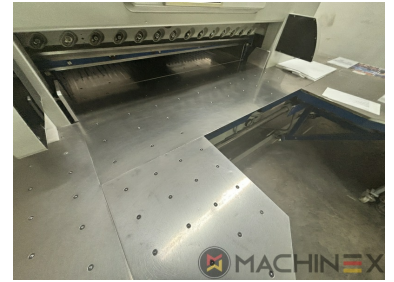

2006 | PERFECTA 168 TVC

 USED CUTTING MACHINES  ■■: 2006  USED GUILLOTINES

- Touch Screen
- Photocells
- Chrome table
- Jogger included
- Manuals Electrical Drawings
- Including Tools, Manuals and Accessories

- Max Cut Width: 168 cm

SPAIN | GERMANY | USA | ITALY | TURKEY | CHINA | BRAZIL | MEXICO | PERU

 +34 682 639 187

 info@machinex.com

SPAIN | GERMANY | USA | ITALY | TURKEY | CHINA | BRAZIL | MEXICO | PERU

+34 682 639 187