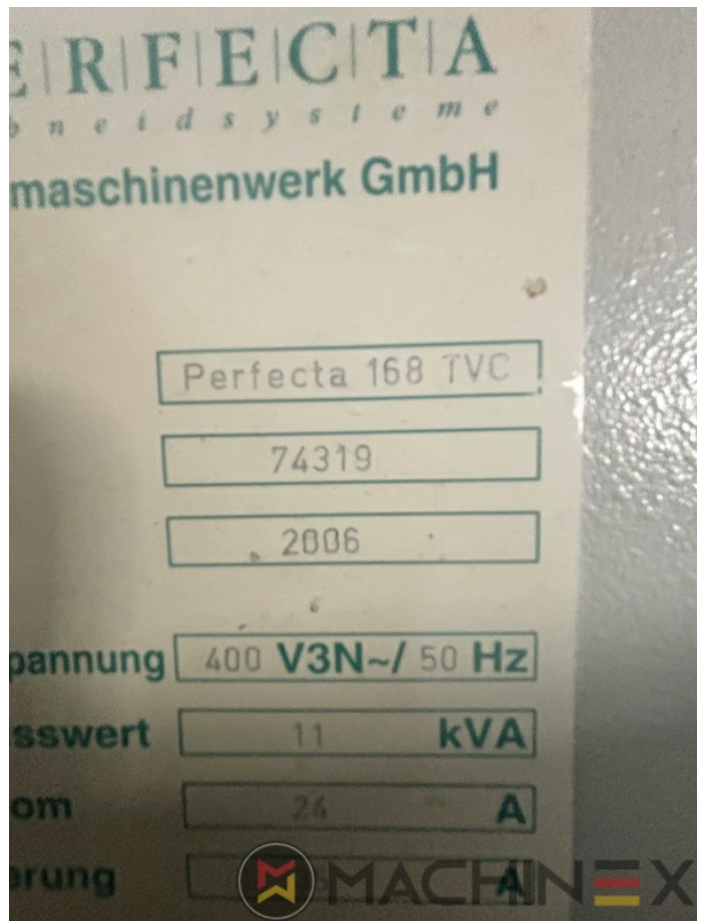

2006 | PERFECTA 168 TVC

+ USED CUTTING MACHINES YIL: 2006 USED GUILLOTINES

YAZICI AÇIKLAMASI

EKIPMAN

- Touch Screen
- Photocells
- Chrome table
- Jogger included
- Manuals Electrical Drawings
- Including Tools, Manuals and Accessories

TEKNİK AYRINTILAR

- Max Cut Width: 168 cm

SPAIN | GERMANY | USA | ITALY | TURKEY | CHINA | BRAZIL | MEXICO | PERU

+34 682 639 187

info@machinex.com

SPAIN | GERMANY | USA | ITALY | TURKEY | CHINA | BRAZIL | MEXICO | PERU