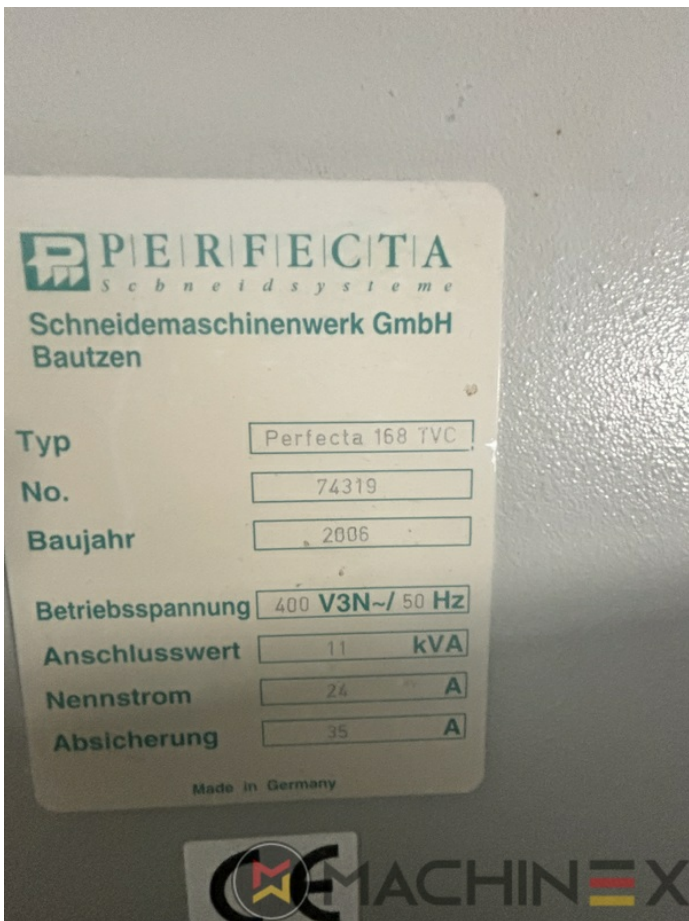

2006 | PERFECTA 168 TVC

+ USED CUTTING MACHINES YIL: 2006 USED GUILLOTINES

YAZICI AÇIKLAMASI

EKIPMAN

- Touch Screen
- Photocells
- Chrome table
- Jogger included
- Manuals Electrical Drawings
- Including Tools, Manuals and Accessories

TEKNİK AYRINTILAR

- Max Cut Width: 168 cm

SPAIN | GERMANY | USA | ITALY | TURKEY | CHINA | BRAZIL | MEXICO | PERU

+34 682 639 187

info@machinex.com

SPAIN | GERMANY | USA | ITALY | TURKEY | CHINA | BRAZIL | MEXICO | PERU