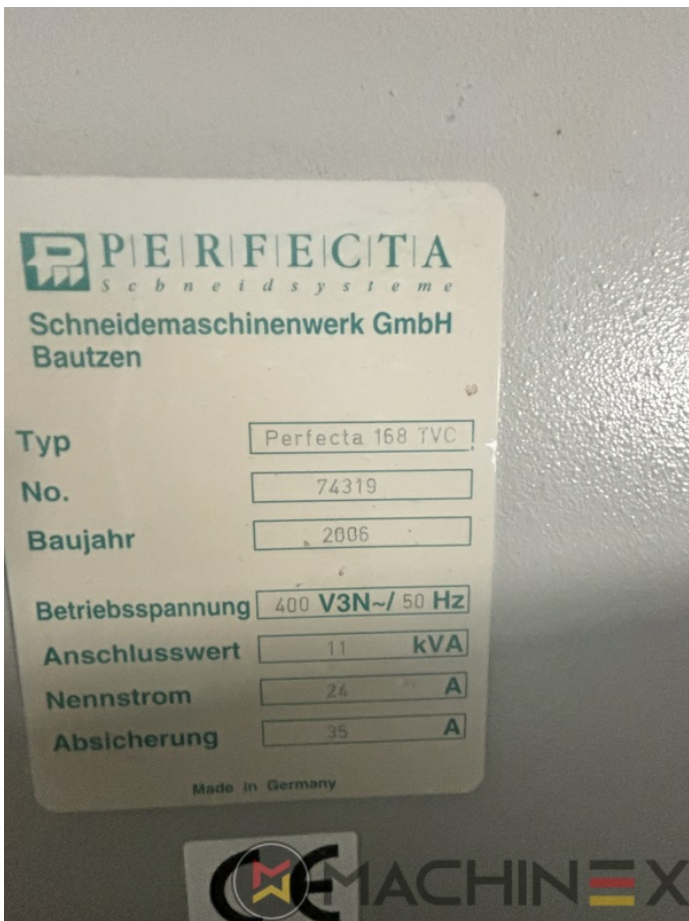

2006 | PERFECTA 168 TVC

+ USED CUTTING MACHINES 2006: سنة USED GUILLOTINES

وصف الطابعة

ادوات

- Touch Screen
- Photocells
- Chrome table
- Jogger included
- Manuals Electrical Drawings
- Including Tools, Manuals and Accessories

اصطلاحی تفاصيل

- Max Cut Width: 168 cm

SPAIN | GERMANY | USA | ITALY | TURKEY | CHINA | BRAZIL | MEXICO | PERU

+34 682 639 187

info@machinex.com

SPAIN | GERMANY | USA | ITALY | TURKEY | CHINA | BRAZIL | MEXICO | PERU