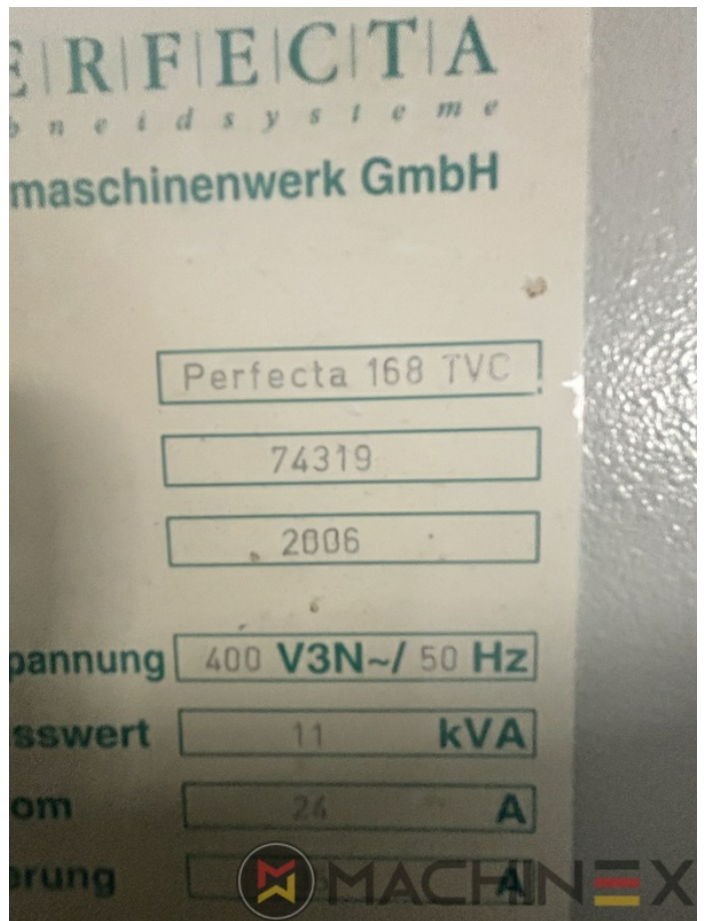

2006 | PERFECTA 168 TVC

+ USED CUTTING MACHINES 2006: سنة USED GUILLOTINES

وصف الطابعة

ادوات

- Touch Screen
- Photocells
- Chrome table
- Jogger included
- Manuals Electrical Drawings
- Including Tools, Manuals and Accessories

اصطلاحی تفاصيل

- Max Cut Width: 168 cm

SPAIN | GERMANY | USA | ITALY | TURKEY | CHINA | BRAZIL | MEXICO | PERU

+34 682 639 187

info@machinex.com

SPAIN | GERMANY | USA | ITALY | TURKEY | CHINA | BRAZIL | MEXICO | PERU