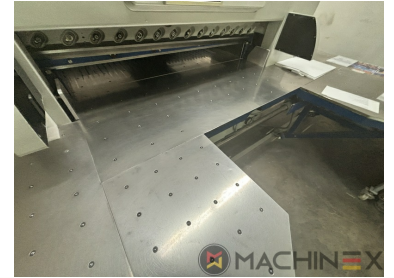

2006 | PERFECTA 168 TVC

+ SCHNEIDEMASCHINE ◻ JAHR: 2006 ◻ SCHNEIDEMASCHINEN

DRUCKERBESCHREIBUNG

AUSRÜSTUNG

- Touch Screen
- Photocells
- Chrome table
- Jogger included
- Manuals Electrical Drawings
- Including Tools, Manuals and Accessories

TECHNISCHE DETAILS

- Maximale Schnittbreite: 168 cm

SPAIN | GERMANY | USA | ITALY | TURKEY | CHINA | BRAZIL | MEXICO | PERU

+34 682 639 187

info@machinex.com

SPAIN | GERMANY | USA | ITALY | TURKEY | CHINA | BRAZIL | MEXICO | PERU