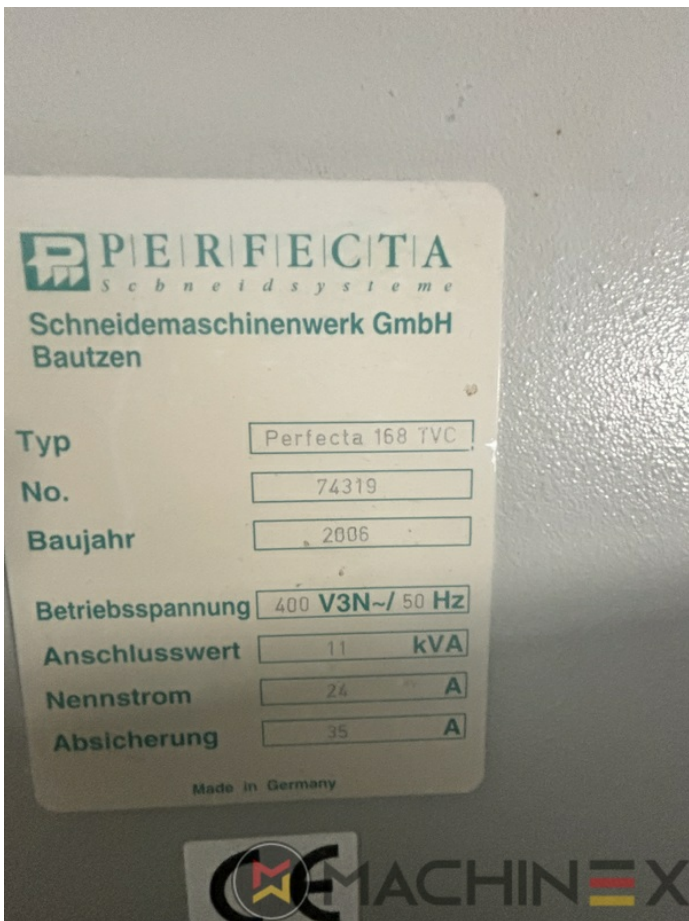

2006 | PERFECTA 168 TVC

+ SCHNEIDEMASCHINE ◻ JAHR: 2006 ◻ SCHNEIDEMASCHINEN

DRUCKERBESCHREIBUNG

AUSRÜSTUNG

- Touch Screen
- Photocells
- Chrome table
- Jogger included
- Manuals Electrical Drawings
- Including Tools, Manuals and Accessories

TECHNISCHE DETAILS

- Maximale Schnittbreite: 168 cm

SPAIN | GERMANY | USA | ITALY | TURKEY | CHINA | BRAZIL | MEXICO | PERU

+34 682 639 187

info@machinex.com

SPAIN | GERMANY | USA | ITALY | TURKEY | CHINA | BRAZIL | MEXICO | PERU