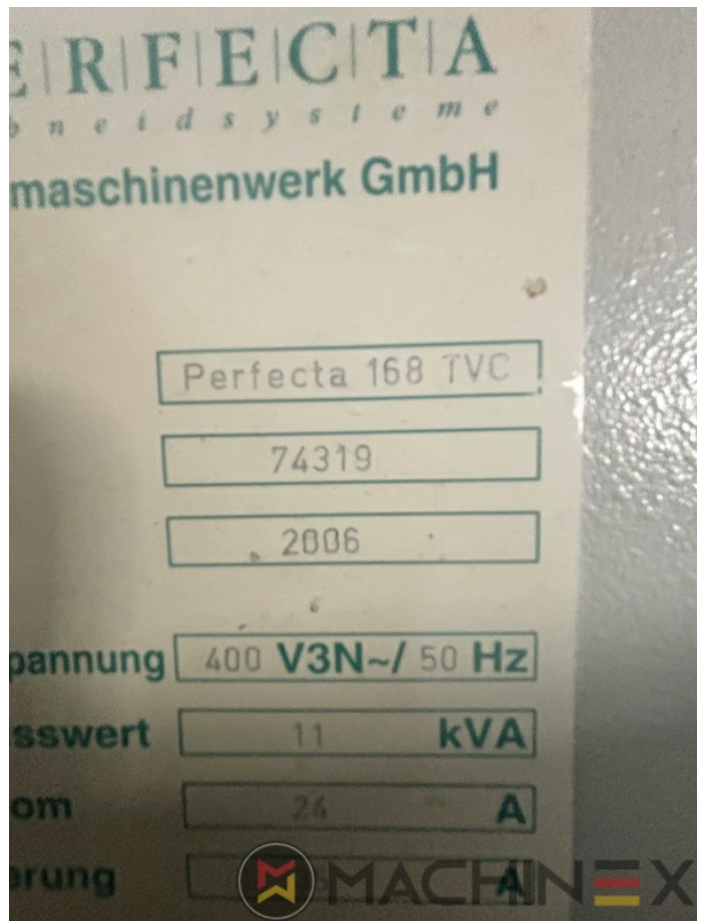

2006 | PERFECTA 168 TVC

+ SCHNEIDEMASCHINE ◻ JAHR: 2006 ◻ SCHNEIDEMASCHINEN

DRUCKERBESCHREIBUNG

AUSRÜSTUNG

- Touch Screen
- Photocells
- Chrome table
- Jogger included
- Manuals Electrical Drawings
- Including Tools, Manuals and Accessories

TECHNISCHE DETAILS

- Maximale Schnittbreite: 168 cm

SPAIN | GERMANY | USA | ITALY | TURKEY | CHINA | BRAZIL | MEXICO | PERU

+34 682 639 187

info@machinex.com

SPAIN | GERMANY | USA | ITALY | TURKEY | CHINA | BRAZIL | MEXICO | PERU