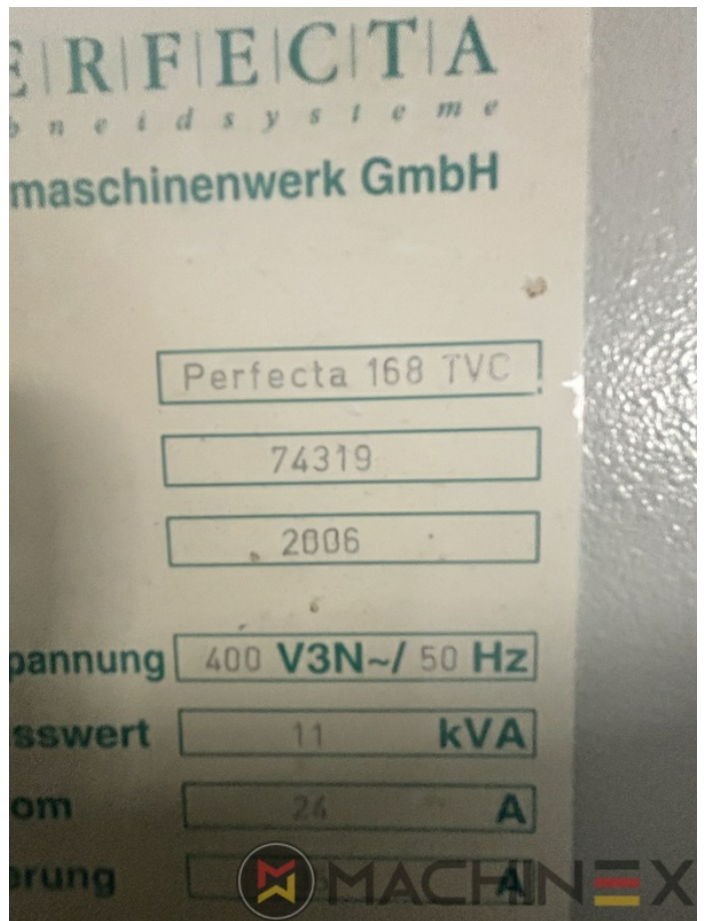

2006 | PERFECTA 168 TVC

+ USED CUTTING MACHINES 2006: שנה: USED GUILLOTINES

תיאור המדפסת

ציוד

- Touch Screen
- Photocells
- Chrome table
- Jogger included
- Manuals Electrical Drawings
- Including Tools, Manuals and Accessories

טכני פרטים

- Max Cut Width: 168 cm

SPAIN | GERMANY | USA | ITALY | TURKEY | CHINA | BRAZIL | MEXICO | PERU

+34 682 639 187

info@machinex.com

SPAIN | GERMANY | USA | ITALY | TURKEY | CHINA | BRAZIL | MEXICO | PERU