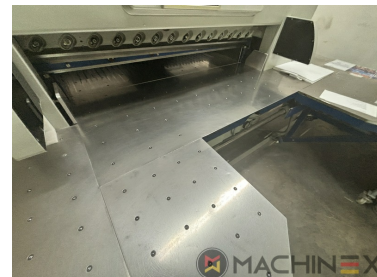

2006 | PERFECTA 168 TVC

+ USED CUTTING MACHINES 2006: שנה: USED GUILLOTINES

תיאור המדפסת

ציוד

- Touch Screen
- Photocells
- Chrome table
- Jogger included
- Manuals Electrical Drawings
- Including Tools, Manuals and Accessories

טכני פרטים

- Max Cut Width: 168 cm

SPAIN | GERMANY | USA | ITALY | TURKEY | CHINA | BRAZIL | MEXICO | PERU

+34 682 639 187

info@machinex.com

SPAIN | GERMANY | USA | ITALY | TURKEY | CHINA | BRAZIL | MEXICO | PERU