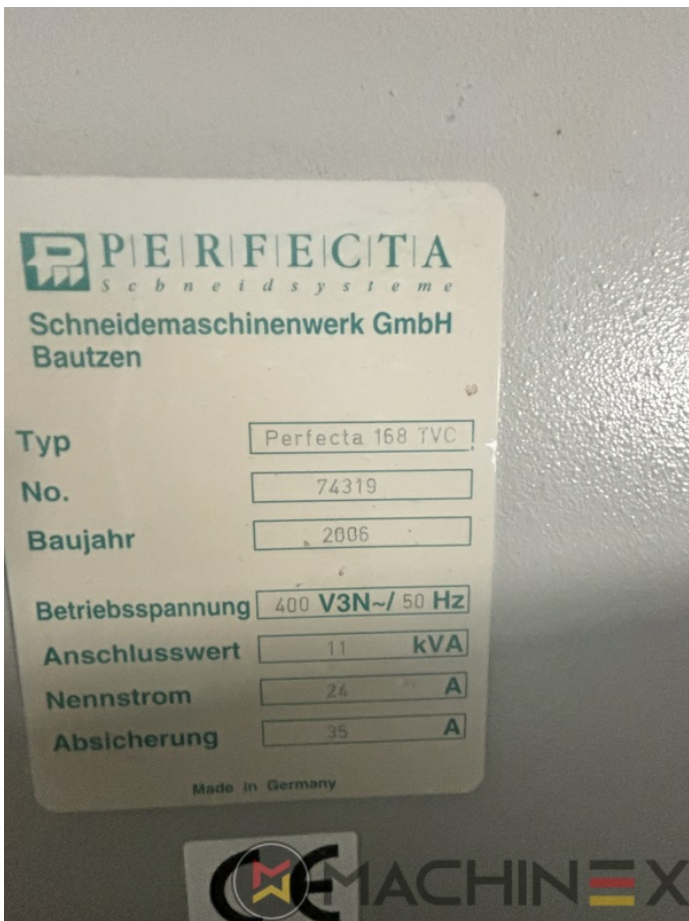

2006 | PERFECTA 168 TVC

+ USED CUTTING MACHINES 2006: שנה: USED GUILLOTINES

תיאור המדפסת

ציוד

- Touch Screen
- Photocells
- Chrome table
- Jogger included
- Manuals Electrical Drawings
- Including Tools, Manuals and Accessories

טכני פרטים

- Max Cut Width: 168 cm

SPAIN | GERMANY | USA | ITALY | TURKEY | CHINA | BRAZIL | MEXICO | PERU

+34 682 639 187

info@machinex.com

SPAIN | GERMANY | USA | ITALY | TURKEY | CHINA | BRAZIL | MEXICO | PERU