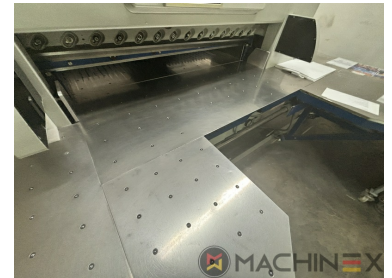

2006 | PERFECTA 168 TVC

+ USED CUTTING MACHINES ◻ GODINA: 2006 ◻ USED GUILLOTINES

PRINTER DESCRIPTION

OPREMA

- Touch Screen
- Photocells
- Chrome table
- Jogger included
- Manuals Electrical Drawings
- Including Tools, Manuals and Accessories

TEHNIČKI POJEDINOSTI

- Max Cut Width: 168 cm

SPAIN | GERMANY | USA | ITALY | TURKEY | CHINA | BRAZIL | MEXICO | PERU

☎ +34 682 639 187

✉ info@machinex.com

SPAIN | GERMANY | USA | ITALY | TURKEY | CHINA | BRAZIL | MEXICO | PERU