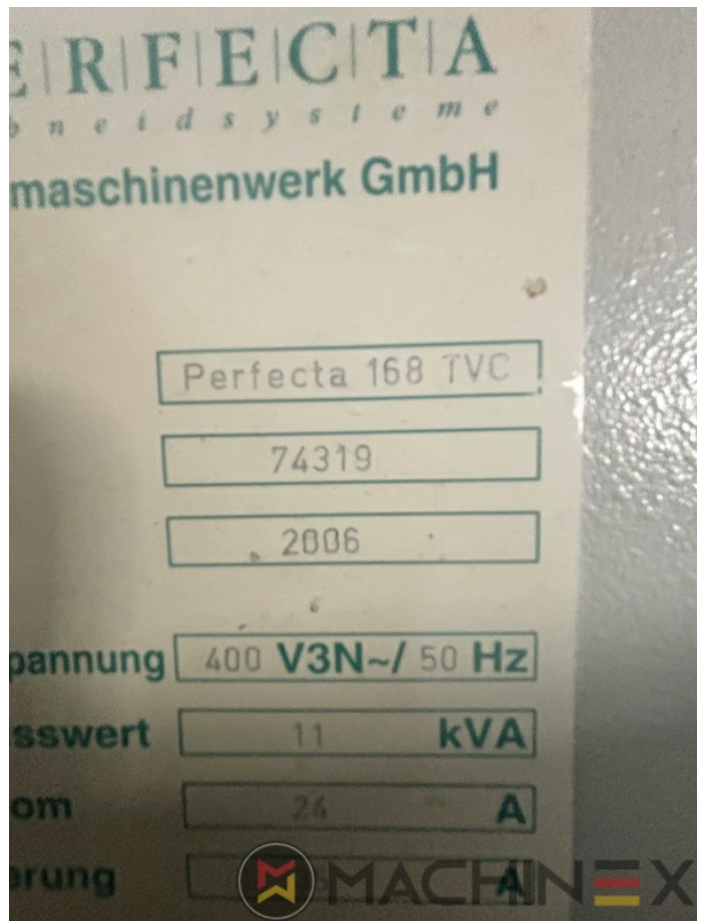

2006 | PERFECTA 168 TVC

+ USED CUTTING MACHINES ◻ GODINA: 2006 ◻ USED GUILLOTINES

PRINTER DESCRIPTION

OPREMA

- Touch Screen
- Photocells
- Chrome table
- Jogger included
- Manuals Electrical Drawings
- Including Tools, Manuals and Accessories

TEHNIČKI POJEDINOSTI

- Max Cut Width: 168 cm

SPAIN | GERMANY | USA | ITALY | TURKEY | CHINA | BRAZIL | MEXICO | PERU

☎ +34 682 639 187

✉ info@machinex.com

SPAIN | GERMANY | USA | ITALY | TURKEY | CHINA | BRAZIL | MEXICO | PERU