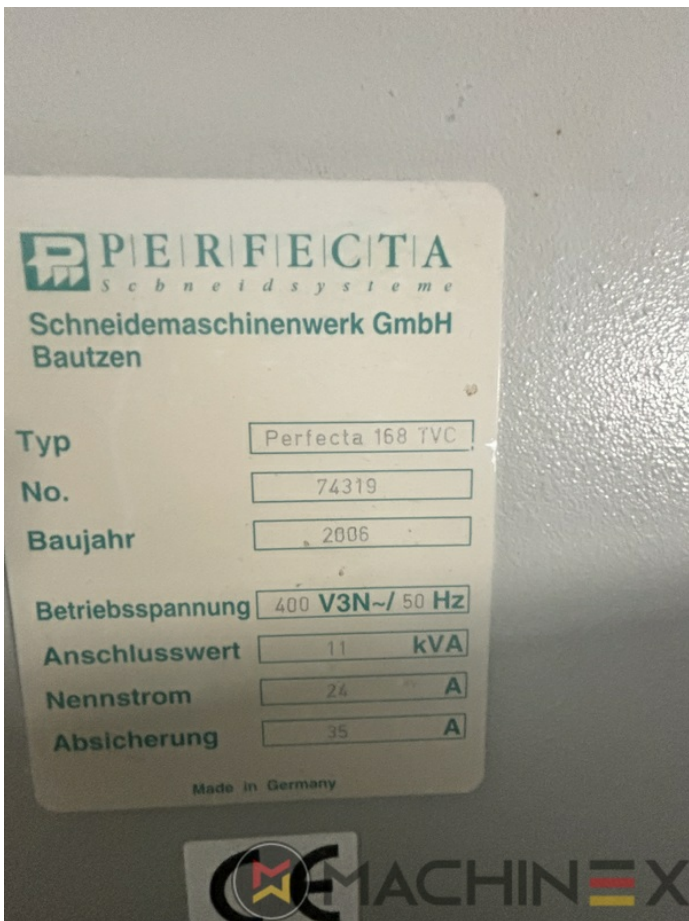

2006 | PERFECTA 168 TVC

+ USED CUTTING MACHINES ◻ GODINA: 2006 ◻ USED GUILLOTINES

PRINTER DESCRIPTION

OPREMA

- Touch Screen
- Photocells
- Chrome table
- Jogger included
- Manuals Electrical Drawings
- Including Tools, Manuals and Accessories

TEHNIČKI POJEDINOSTI

- Max Cut Width: 168 cm

SPAIN | GERMANY | USA | ITALY | TURKEY | CHINA | BRAZIL | MEXICO | PERU

☎ +34 682 639 187

✉ info@machinex.com

SPAIN | GERMANY | USA | ITALY | TURKEY | CHINA | BRAZIL | MEXICO | PERU