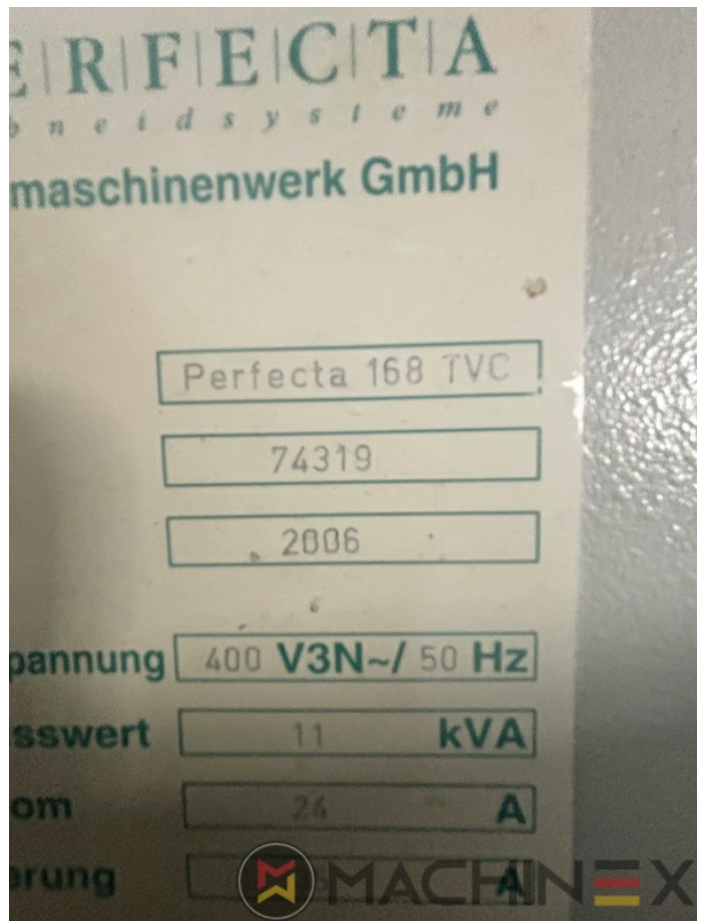

2006 | PERFECTA 168 TVC

+ USED CUTTING MACHINES 年: 2006 USED GUILLOTINES

プリンターの説明

装置

- Touch Screen
- Photocells
- Chrome table
- Jogger included
- Manuals Electrical Drawings
- Including Tools, Manuals and Accessories

技術的な 詳細

- Max Cut Width: 168 cm

SPAIN | GERMANY | USA | ITALY | TURKEY | CHINA | BRAZIL | MEXICO | PERU

+34 682 639 187

info@machinex.com

SPAIN | GERMANY | USA | ITALY | TURKEY | CHINA | BRAZIL | MEXICO | PERU