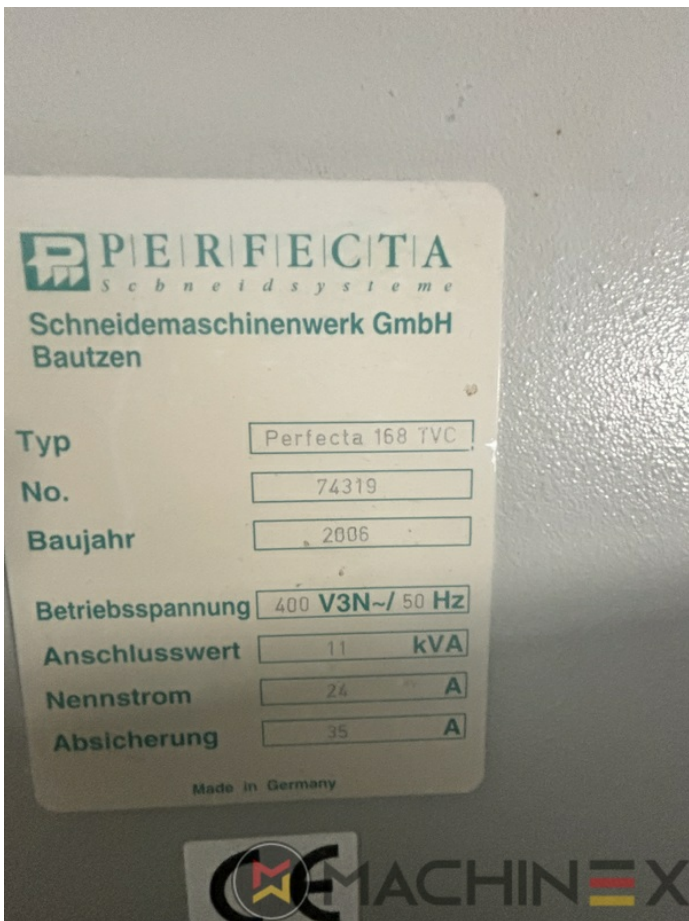

2006 | PERFECTA 168 TVC

+ USED CUTTING MACHINES 年: 2006 USED GUILLOTINES

プリンターの説明

装置

- Touch Screen
- Photocells
- Chrome table
- Jogger included
- Manuals Electrical Drawings
- Including Tools, Manuals and Accessories

技術的な 詳細

- Max Cut Width: 168 cm

SPAIN | GERMANY | USA | ITALY | TURKEY | CHINA | BRAZIL | MEXICO | PERU

+34 682 639 187

info@machinex.com

SPAIN | GERMANY | USA | ITALY | TURKEY | CHINA | BRAZIL | MEXICO | PERU