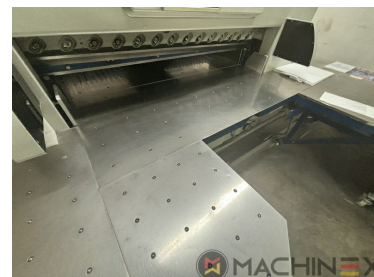

2006 | PERFECTA 168 TVC

 USED CUTTING MACHINES  ROK: 2006  USED GUILLOTINES

OPIS DRUKARKI

EKWIPUNEK

- Touch Screen
- Photocells
- Chrome table
- Jogger included
- Manuals Electrical Drawings
- Including Tools, Manuals and Accessories

SZCZEGÓŁY TECHNICZNE

- Max Cut Width: 168 cm

SPAIN | GERMANY | USA | ITALY | TURKEY | CHINA | BRAZIL | MEXICO | PERU

 +34 682 639 187

 info@machinex.com

 **MACHINEX**

SPAIN | GERMANY | USA | ITALY | TURKEY | CHINA | BRAZIL | MEXICO | PERU