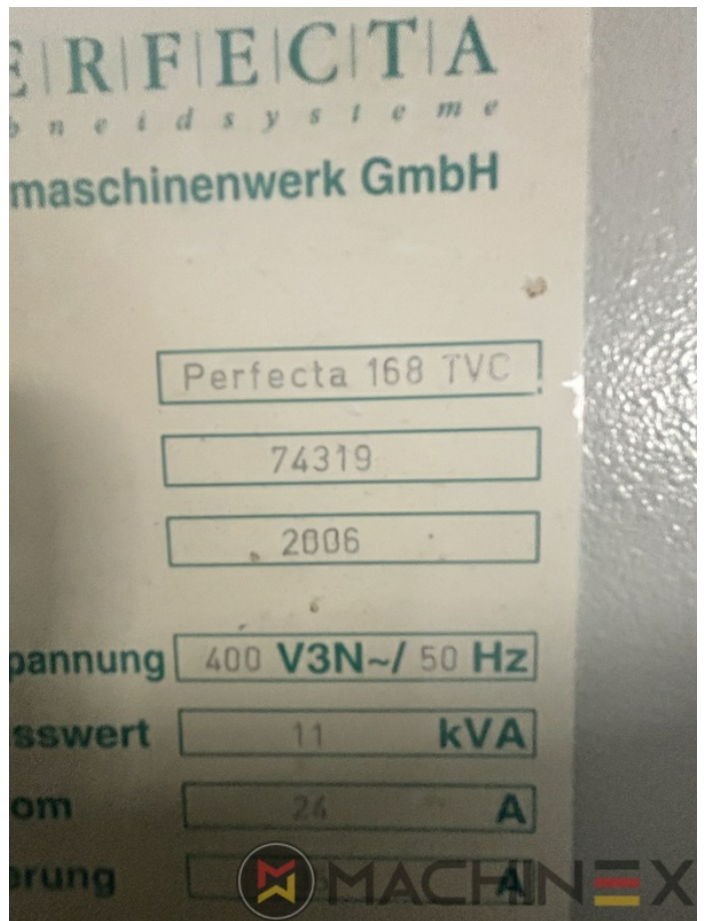

2006 | PERFECTA 168 TVC

 USED CUTTING MACHINES  ROK: 2006  USED GUILLOTINES

OPIS DRUKARKI

EKWIPUNEK

- Touch Screen
- Photocells
- Chrome table
- Jogger included
- Manuals Electrical Drawings
- Including Tools, Manuals and Accessories

SZCZEGÓŁY TECHNICZNE

- Max Cut Width: 168 cm

SPAIN | GERMANY | USA | ITALY | TURKEY | CHINA | BRAZIL | MEXICO | PERU

 +34 682 639 187

 info@machinex.com

 **MACHINEX**

SPAIN | GERMANY | USA | ITALY | TURKEY | CHINA | BRAZIL | MEXICO | PERU