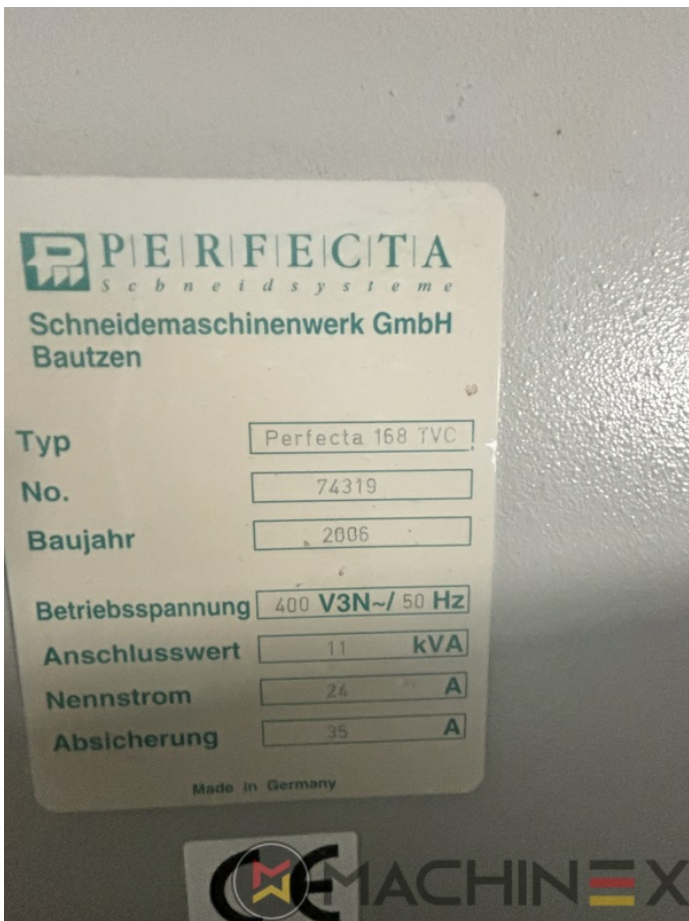

2006 | PERFECTA 168 TVC

 USED CUTTING MACHINES  ROK: 2006  USED GUILLOTINES

OPIS DRUKARKI

EKWIPUNEK

- Touch Screen
- Photocells
- Chrome table
- Jogger included
- Manuals Electrical Drawings
- Including Tools, Manuals and Accessories

SZCZEGÓŁY TECHNICZNE

- Max Cut Width: 168 cm

SPAIN | GERMANY | USA | ITALY | TURKEY | CHINA | BRAZIL | MEXICO | PERU

 +34 682 639 187

 info@machinex.com

 **MACHINEX**

SPAIN | GERMANY | USA | ITALY | TURKEY | CHINA | BRAZIL | MEXICO | PERU