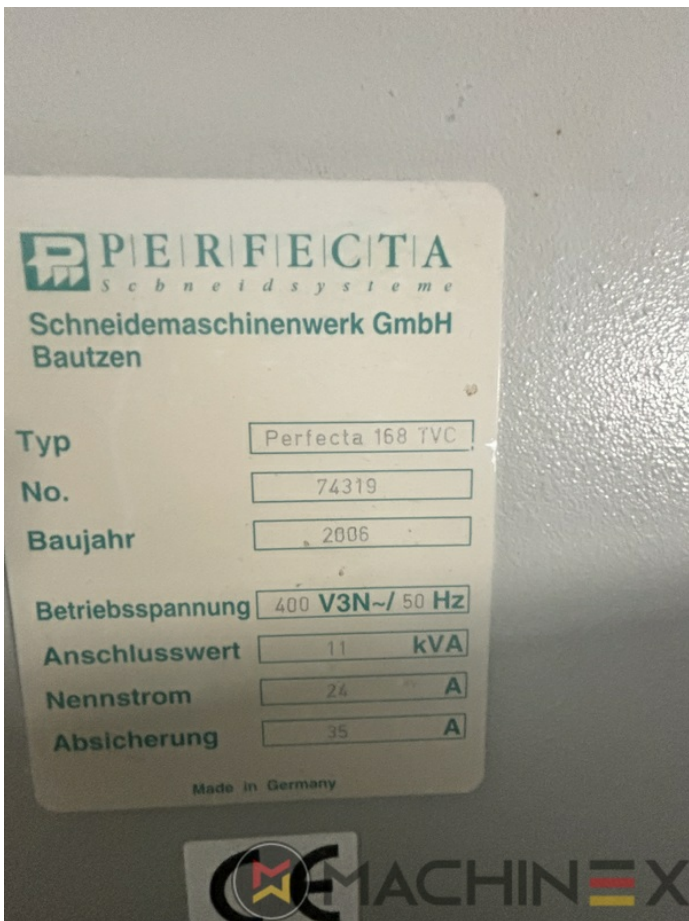

# 2006 | PERFECTA 168 TVC

+ USED CUTTING MACHINES    Ⓞ ГОД: 2006    📄 USED GUILLOTINES

# ТЕХНИЧЕСКИЕ ПОДРОБНОСТИ

- Max Cut Width: 168 cm

SPAIN | GERMANY | USA | ITALY | TURKEY | CHINA | BRAZIL | MEXICO | PERU

☎ +34 682 639 187

✉ info@machinex.com

SPAIN | GERMANY | USA | ITALY | TURKEY | CHINA | BRAZIL | MEXICO | PERU