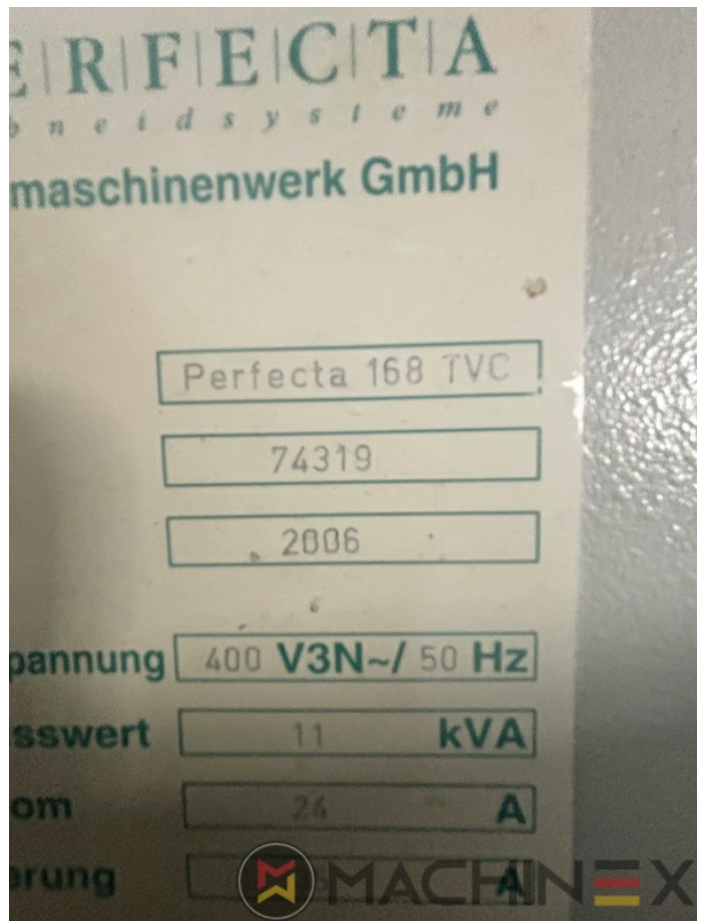

# 2006 | PERFECTA 168 TVC

+ USED CUTTING MACHINES    Ⓞ ГОД: 2006    📄 USED GUILLOTINES

# ТЕХНИЧЕСКИЕ ПОДРОБНОСТИ

- Max Cut Width: 168 cm

SPAIN | GERMANY | USA | ITALY | TURKEY | CHINA | BRAZIL | MEXICO | PERU

☎ +34 682 639 187

✉ info@machinex.com

SPAIN | GERMANY | USA | ITALY | TURKEY | CHINA | BRAZIL | MEXICO | PERU