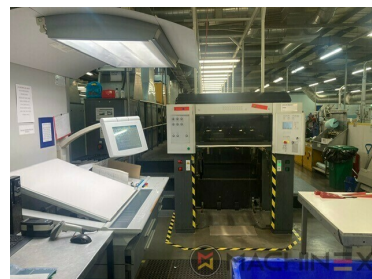

2006 | HEIDELBERG CD 74 6 + LYL (F)

+ USED PRINTING MACHINES   Ⓟ ROK: 2006   📌 6 COLOR + DOUBLE COATER

OPIS DRUKARKI

EKWIPUNEK

- Double sheet control - mechanic
- Autoplate (Semi automatic plate change)
- Chamber doctor blade coating unit
- Coating unit with chambered doctor blade
- Preset Plus w podajniku
- Preset Plus in delivery
- Intercommunication system between infeed and delivery
- High Pile delivery
- Elektromechaniczne sterowanie podwójną blachą
- IPA reduced printing package
- Steel Plate feeder and delivery
- Alcolor Vario dampening
- Automatic Blanket Impressions Cylinders & Inking Rollers washing devices
- Chromed cylinders
- Intercom to delivery

SZCZEGÓŁY TECHNICZNE

- Max. format : 590 x 740 mm
- Sheet Counter : 281 Mio.
- Print output : 15.000 s.p./h
- HS Code:: 84431310

SPAIN | GERMANY | USA | ITALY | TURKEY | CHINA | BRAZIL | MEXICO | PERU

☎ +34 682 639 187

✉ info@machinex.com

MACHINEX