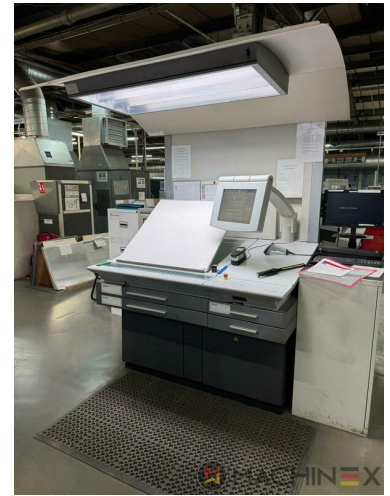

2002 | HEIDELBERG CD 74 6 + LYYL-(F) HYBRID

+ USED PRINTING MACHINES AN: 2002 6 COLOR + DOUBLE COATER

DESCRIPTION DE L'IMPRIMANTE

Beautiful 6 Color Double Coater (Hybrid) Machine 4 of the 5 UV lamps they are brand new bought by I.S.T. 12/2024

ÉQUIPEMENT

- Double sheet control - mechanic
- Autoplate (Semi automatic plate change)
- Antistatic ELTEX
- Auto register
- Extended delivery HD version 2
- Extended delivery LX2
- Grafix Exatronic en poudre
- Preset Plus dans l'alimentation
- Preset Plus in delivery
- Max speed 15.000 sheets/h
- Intercommunication system between infeed and delivery
- Steel Plate feeder and delivery
- Alcolor Vario dampening
- Automatic Blanket Impressions Cylinders & Inking Rollers

SPAIN | GERMANY | USA | ITALY | TURKEY | CHINA | BRAZIL | MEXICO | PERU

DÉTAILS TECHNIQUES

- Sheet Counter : 225 Mio.
- Max. format : 590 x 740 mm
- Print output : 15.000 s.p./h

+34 682 639 187

info@machinex.com