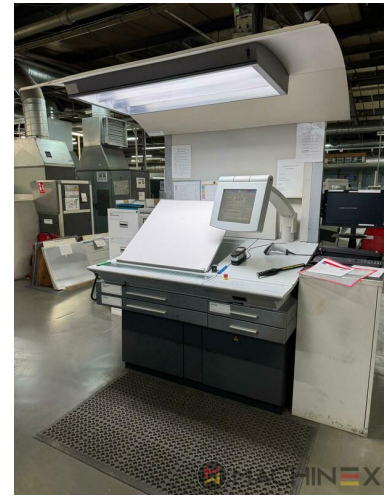

2002 | HEIDELBERG CD 74 6 + LYYL-(F) HYBRID

+ USED PRINTING MACHINES 2002 : שנה 6 COLOR + DOUBLE COATER

תיאור המדפסת

Beautiful 6 Color Double Coater (Hybrid) Machine 4 of the 5 UV lamps they are brand new bought by I.S.T. 12/2024

ציוד

- Double sheet control - mechanic
- Autoplate (Semi automatic plate change)
- Antistatic ELTEX
- Auto register
- Extended delivery HD version 2
- Extended delivery LX2
- Grafix Exatronic powder spray
- Preset Plus in feeder
- Preset Plus in delivery
- Max speed 15.000 sheets/h
- Intercommunication system between infeed and delivery
- Steel Plate feeder and delivery
- Alcolor Vario dampening
- Automatic Blanket Impressions Cylinders & Inking Rollers

SPAIN | GERMANY | USA | ITALY | TURKEY | CHINA | BRAZIL | MEXICO | PERU

טכני

פרטים

- Sheet Counter : 225 Mio.
- Max. format : 590 x 740 mm
- Print output : 15.000 s.p./h

+34 682 639 187

info@machinex.com

 MACHINEX