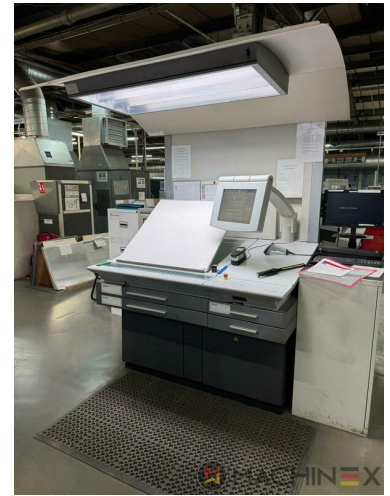

2002 | HEIDELBERG CD 74 6 + LYYL-(F) HYBRID

+ USED PRINTING MACHINES 2002 6 COLOR + DOUBLE COATER

Beautiful 6 Color Double Coater (Hybrid) Machine 4 of the 5 UV lamps they are brand new bought by I.S.T. 12/2024

- Double sheet control - mechanic
- Autoplate (Semi automatic plate change)
- Antistatic ELTEX
- Auto register
- Extended delivery HD version 2
- Extended delivery LX2
- Grafix Exatronic powder spray
- Preset Plus in feeder
- Preset Plus in delivery
- Max speed 15.000 sheets/h
- Intercommunication system between infeed and delivery
- Steel Plate feeder and delivery
- Alcolor Vario dampening
- Automatic Blanket Impressions Cylinders & Inking Rollers

- Sheet Counter : 225 Mio.
- Max. format : 590 x 740 mm
- Print output : 15.000 s.p./h

SPAIN | GERMANY | USA | ITALY | TURKEY | CHINA | BRAZIL | MEXICO | PERU

+34 682 639 187

info@machinex.com

- Intercom to delivery
- multiple sheet detector
- Non Stop rake
- Double Coater with extended delivery
- CombiStar
- CP 2000 console touch screen
- AirStar pro water cooled
- I.S.T. UV End of press UV final 3 lamps
- InkLine (automatic ink supply)
- Each print unit is prepared for UV
- I.S.T. UV UV Interdeck lamps (x2) movable all positions