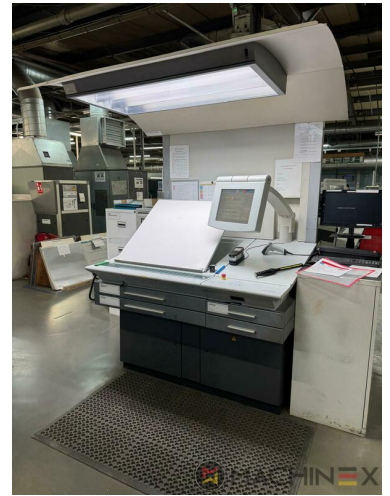

2002 | HEIDELBERG CD 74 6 + LYYL-(F) HYBRID

+ USED PRINTING MACHINES Ⓞ ГОД: 2002 📌 6 COLOR + DOUBLE COATER

ОПИСАНИЕ ПРИНТЕРА

Beautiful 6 Color Double Coater (Hybrid) Machine 4 of the 5 UV lamps they are brand new bought by I.S.T. 12/2024

ОПИСАНИЕ

- Double sheet control - mechanic
- Autoplate (Semi automatic plate change)
- Antistatic ELTEX
- Auto register
- Extended delivery HD version 2
- Extended delivery LX2
- Grafix Exatronic powder spray
- Предустановленный плюс в кормушке
- Preset Plus in delivery
- Max speed 15.000 sheets/h
- Intercommunication system between infeed and delivery
- Steel Plate feeder and delivery
- Alcolor Vario dampening
- Automatic Blanket Impressions Cylinders & Inking Rollers

SPAIN | GERMANY | USA | ITALY | TURKEY | CHINA | BRAZIL | MEXICO | PERU

ТЕХНИЧЕСКИЕ ПОДРОБНОСТИ

- Sheet Counter : 225 Mio.
- Max. format : 590 x 740 mm
- Print output : 15.000 s.p./h

☎ +34 682 639 187

✉ info@machinex.com