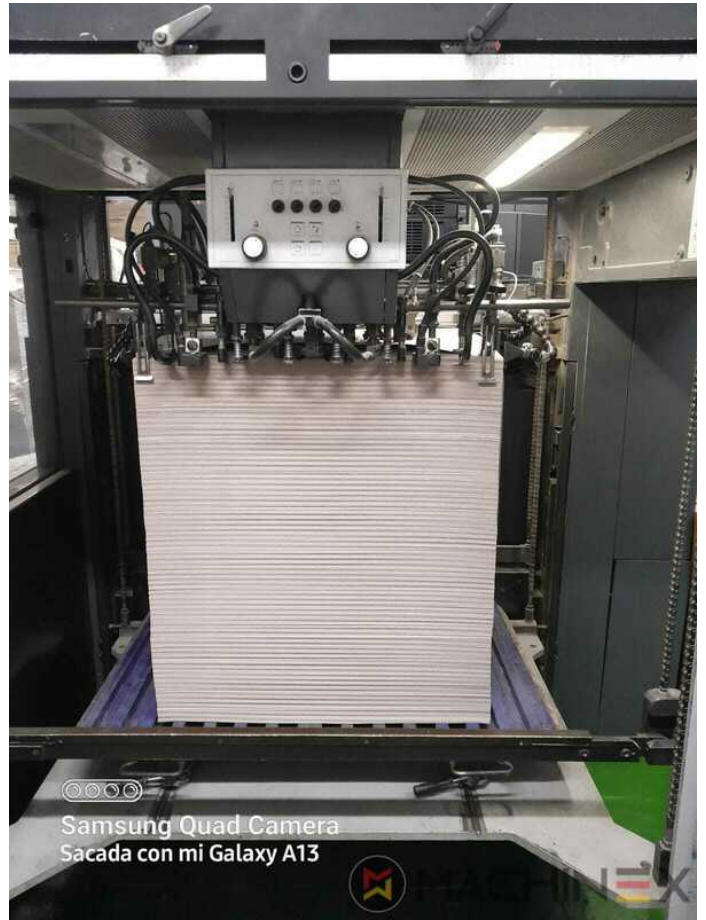

SPAIN | GERMANY | USA | ITALY | TURKEY | CHINA | BRAZIL | MEXICO | PERU

☎ +34 682 639 187

✉ info@machinex.com