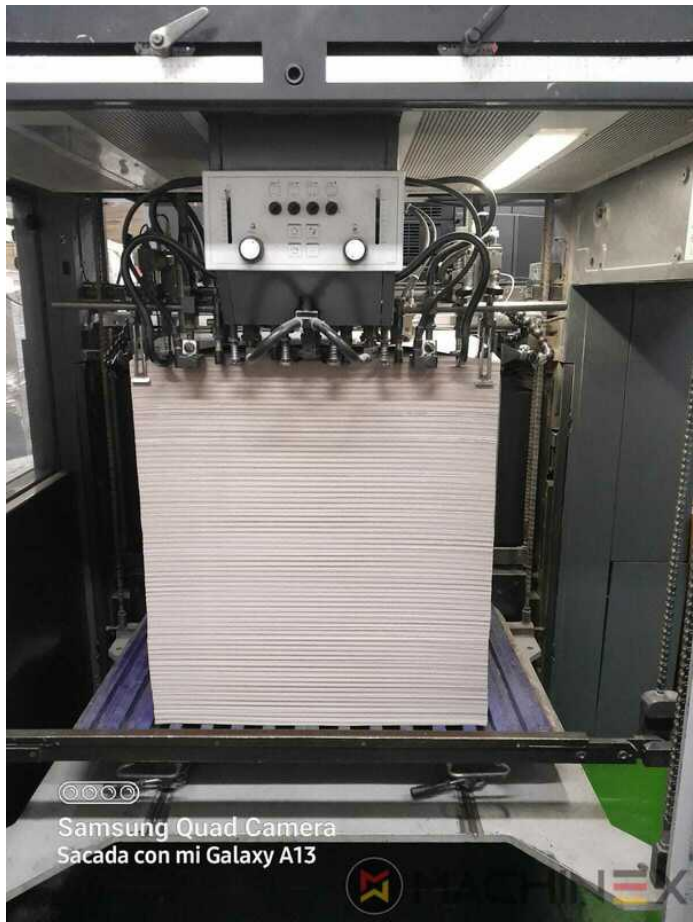

info@machinex.com

SPAIN | GERMANY | USA | ITALY | TURKEY | CHINA | BRAZIL | MEXICO | PERU

+34 682 639 187

info@machinex.com

©©©©
Samsung Quad Camera
Sacada con mi Galaxy A13

©©©©
Samsung Quad Camera
Sacada con mi Galaxy A13