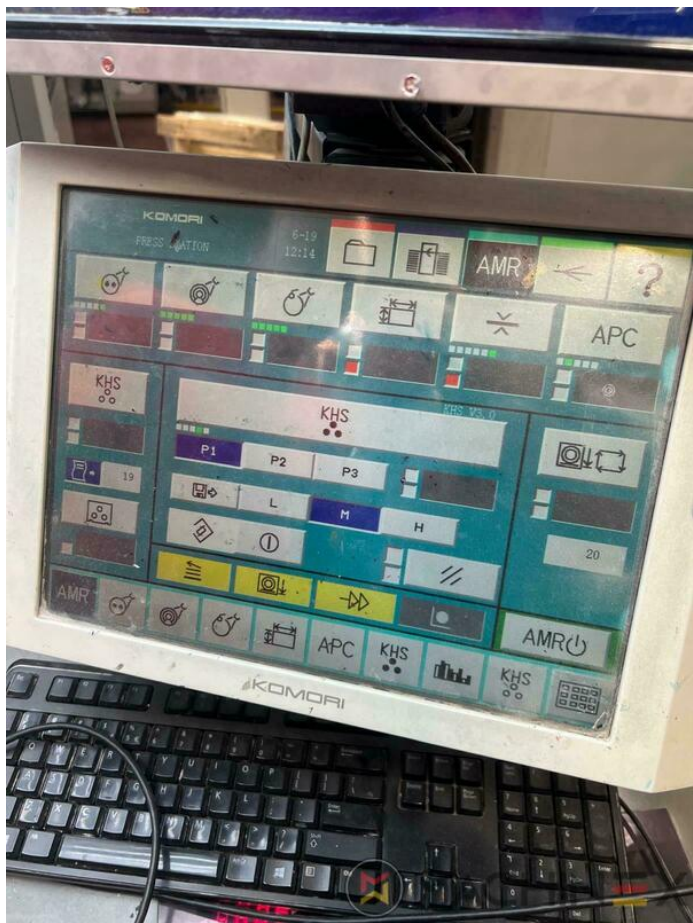

SPAIN | GERMANY | USA | ITALY | TURKEY | CHINA | BRAZIL | MEXICO | PERU

+34 682 639 187

info@machinex.com