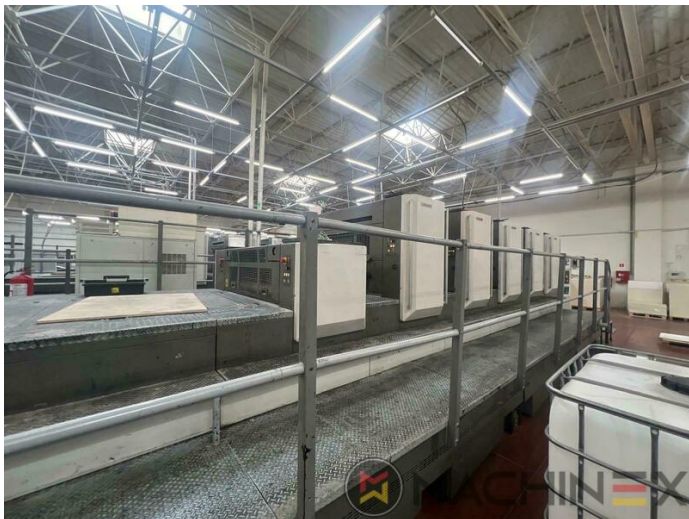

SPAIN | GERMANY | USA | ITALY | TURKEY | CHINA | BRAZIL | MEXICO | PERU

+34 682 639 187

info@machinex.com