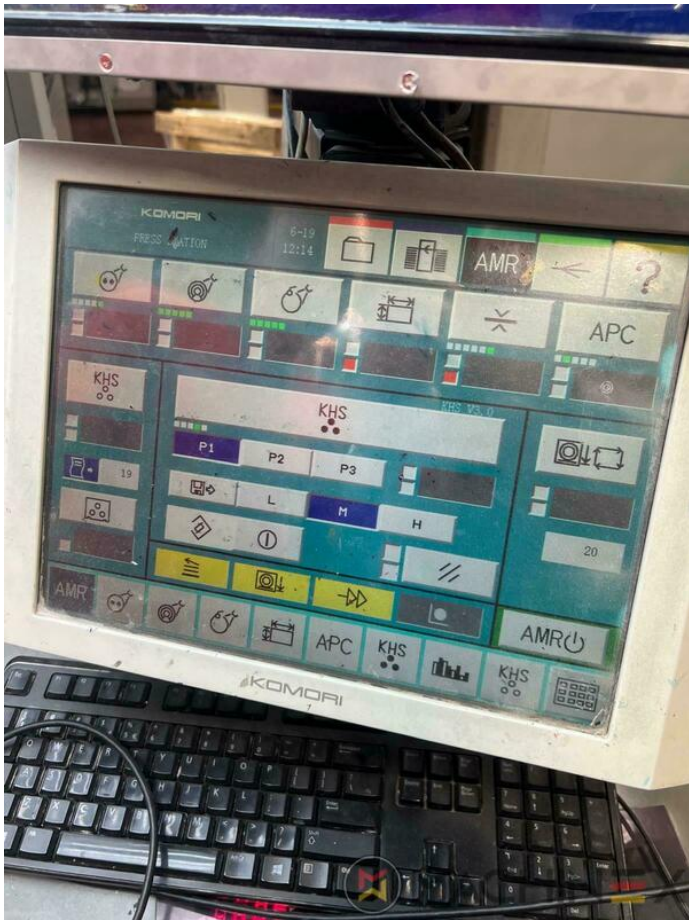

SPAIN | GERMANY | USA | ITALY | TURKEY | CHINA | BRAZIL | MEXICO | PERU

+34 682 639 187

info@machinex.com