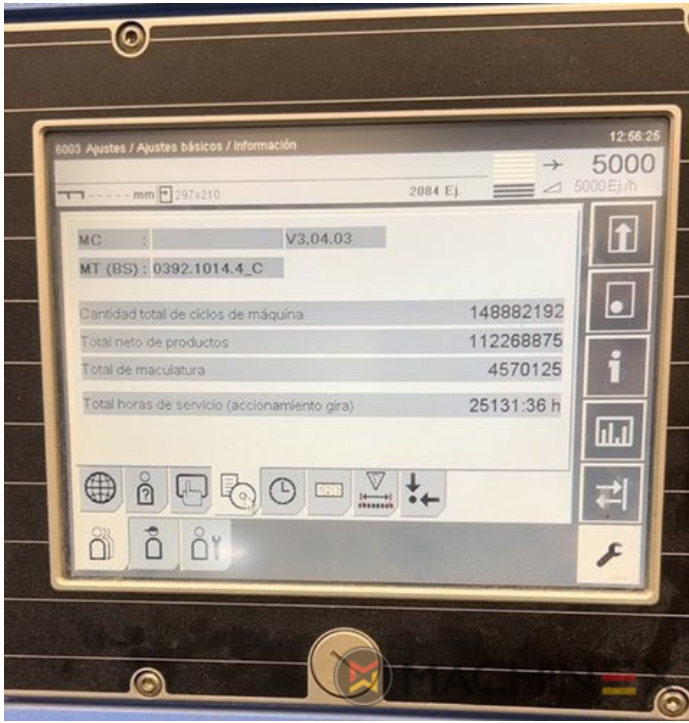

2012 | MUELLER-MARTINI PRIMERA C-130

+ USED BINDERY MACHINES YEAR: 2012 USED SADDLE STITCHER

PRINTER DESCRIPTION

Müller Martini Primera C130 saddle stitcher, equipped with: 4 feeders type 3791 cover folder feeder type 1529 stitcher type C130 Trimmer type 0449 stacker 0450 Becker Air cabinet with technical documentation and standard accessories Dismantled In stock

TECHNICAL DETAILS

- Cycles/h: 14.000 copies/h.

SPAIN | GERMANY | USA | ITALY | TURKEY | CHINA | BRAZIL | MEXICO | PERU

+34 682 639 187

info@machinex.com

SPAIN | GERMANY | USA | ITALY | TURKEY | CHINA | BRAZIL | MEXICO | PERU