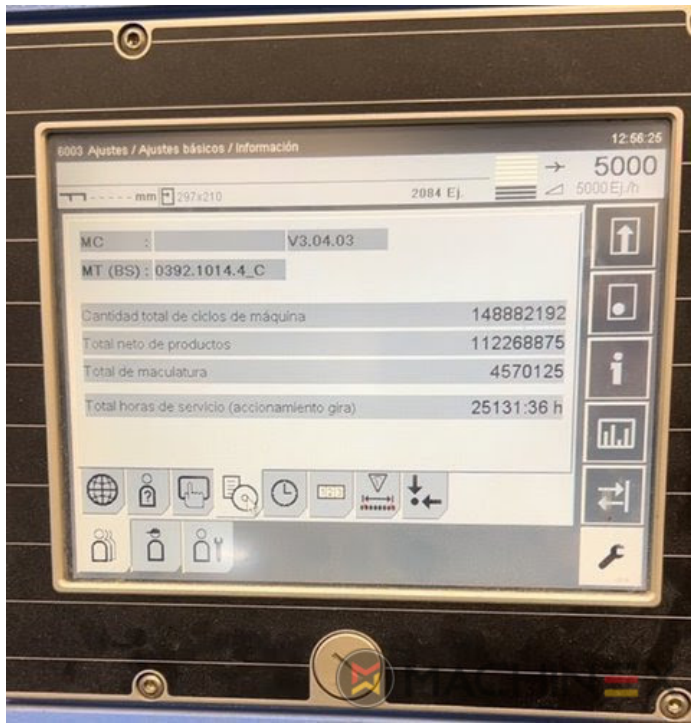

2012 | MUELLER-MARTINI PRIMERA C-130

+ ENCUADERNACIÓN 🕒 AÑO: 2012 📄 GRAPADORAS

DESCRIPCIÓN DE LA IMPRESORA

Müller Martini Primera C130 saddle stitcher, equipped with: 4 feeders type 3791 cover folder feeder type 1529 stitcher type C130 Trimmer type 0449 stacker 0450 Becker Air cabinet with technical documentation and standard accessories Dismantled In stock

DETALLES TÉCNICOS

- Cycles/h: 14.000 copies/h.

SPAIN | GERMANY | USA | ITALY | TURKEY | CHINA | BRAZIL | MEXICO | PERU

☎ +34 682 639 187

✉ info@machinex.com

SPAIN | GERMANY | USA | ITALY | TURKEY | CHINA | BRAZIL | MEXICO | PERU