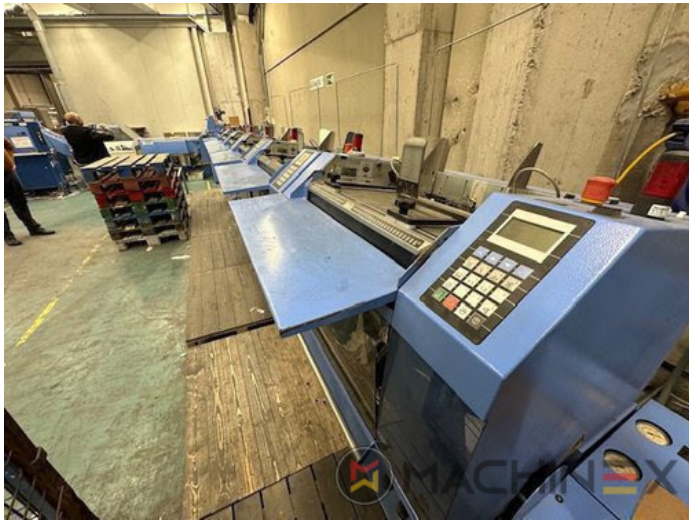

SPAIN | GERMANY | USA | ITALY | TURKEY | CHINA | BRAZIL | MEXICO | PERU

+34 682 639 187

info@machinex.com