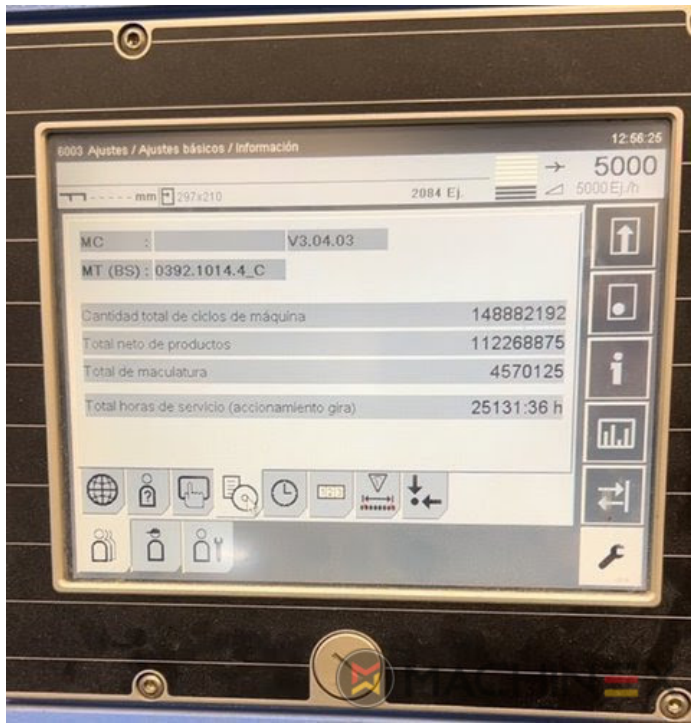

## DESCRIPTION DE L'IMPRIMANTE

Müller Martini Primera C130 saddle stitcher, equipped with:4 feeders type 3791 cover folder feeder type 1529 stitcher type C130 Trimmer type 0449 stacker 0450 Becker Air cabinet with technical documentation and standard accessories Dismantled In stock

## DÉTAILS TECHNIQUES

- Cycles/h: 14.000 copies/h.

SPAIN | GERMANY | USA | ITALY | TURKEY | CHINA | BRAZIL | MEXICO | PERU

+34 682 639 187

info@machinex.com

SPAIN | GERMANY | USA | ITALY | TURKEY | CHINA | BRAZIL | MEXICO | PERU