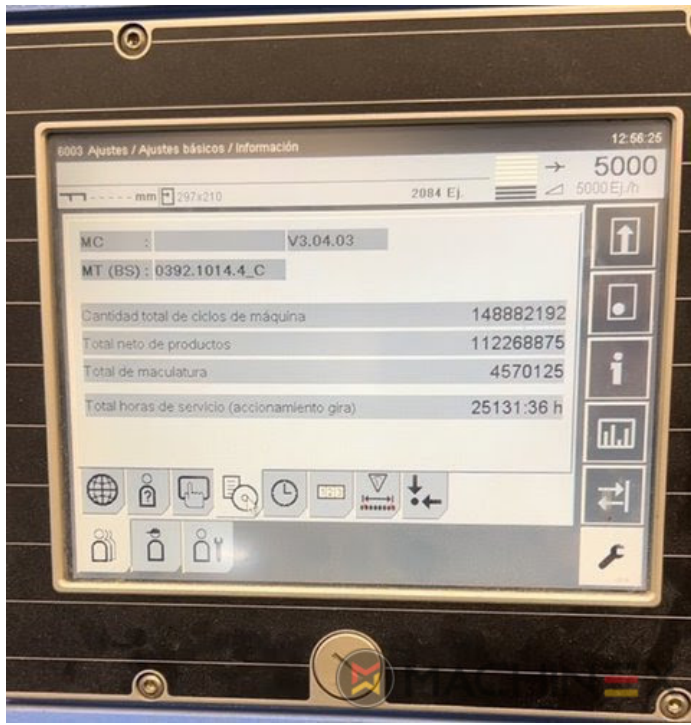

2012 | MUELLER-MARTINI PRIMERA C-130

+ USED BINDERY MACHINES 2012: שנה: USED SADDLE STITCHER

תיאור המדפסת

Müller Martini Primera C130 saddle stitcher, equipped with:4 feeders type 3791 cover folder feeder type 1529 stitcher type C130 Trimmer type 0449 stacker 0450 Becker Air cabinet with technical documentation and standard accessories Dismantled In stock

טכני פרטים

- Cycles/h: 14.000 copies/h.

SPAIN | GERMANY | USA | ITALY | TURKEY | CHINA | BRAZIL | MEXICO | PERU

+34 682 639 187

info@machinex.com

 MACHINEX

SPAIN | GERMANY | USA | ITALY | TURKEY | CHINA | BRAZIL | MEXICO | PERU