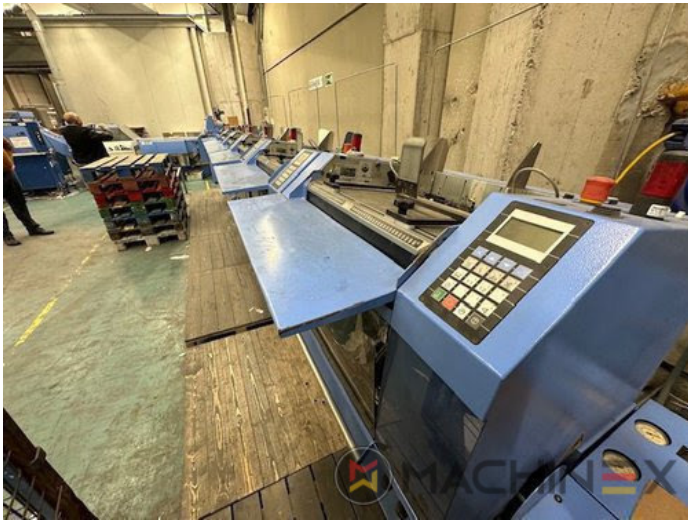

SPAIN | GERMANY | USA | ITALY | TURKEY | CHINA | BRAZIL | MEXICO | PERU

+34 682 639 187

info@machinex.com