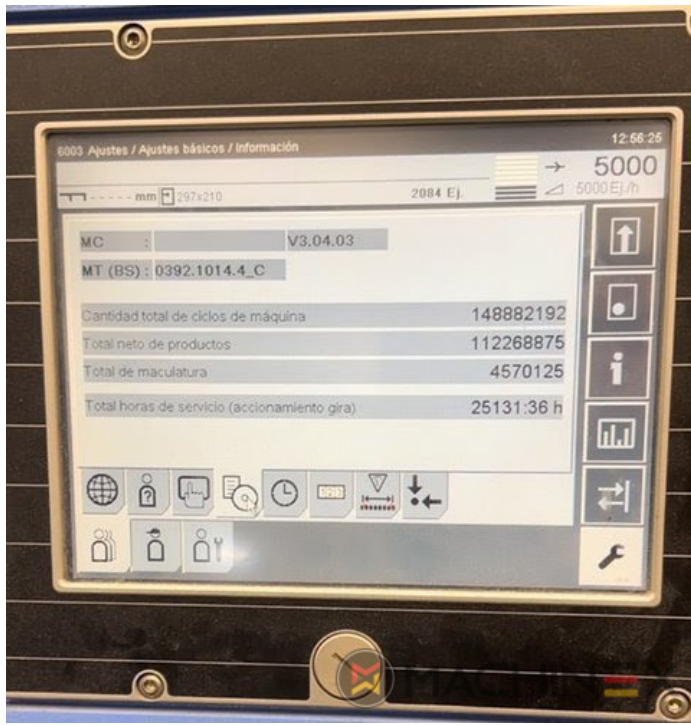

2012 | MUELLER-MARTINI PRIMERA C-130

+ USED BINDERY MACHINES GODINA: 2012 USED SADDLE STITCHER

PRINTER DESCRIPTION

Müller Martini Primera C130 saddle stitcher, equipped with: 4 feeders type 3791 cover folder feeder type 1529 stitcher type C130 Trimmer type 0449 stacker 0450 Becker Air cabinet with technical documentation and standard accessories Dismantled In stock

TEHNIČKI POJEDINOSTI

- Cycles/h: 14.000 copies/h.

SPAIN | GERMANY | USA | ITALY | TURKEY | CHINA | BRAZIL | MEXICO | PERU

+34 682 639 187

info@machinex.com

 **MACHINEX**

SPAIN | GERMANY | USA | ITALY | TURKEY | CHINA | BRAZIL | MEXICO | PERU