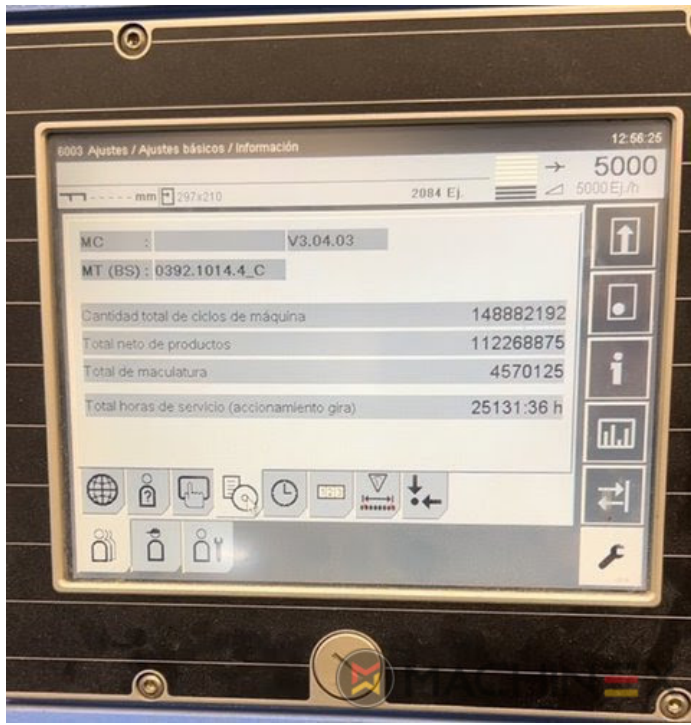

2012 | MUELLER-MARTINI PRIMERA C-130

+ USED BINDERY MACHINES 2012 TAHUN: 2012 USED SADDLE STITCHER

DESKRIPSI PENCETAK

Müller Martini Primera C130 saddle stitcher, equipped with: 4 feeders type 3791 cover folder feeder type 1529 stitcher type C130 Trimmer type 0449 stacker 0450 Becker Air cabinet with technical documentation and standard accessories Dismantled In stock

TEKNIS RINCIAN

- Cycles/h: 14.000 copies/h.

SPAIN | GERMANY | USA | ITALY | TURKEY | CHINA | BRAZIL | MEXICO | PERU

+34 682 639 187

info@machinex.com

SPAIN | GERMANY | USA | ITALY | TURKEY | CHINA | BRAZIL | MEXICO | PERU