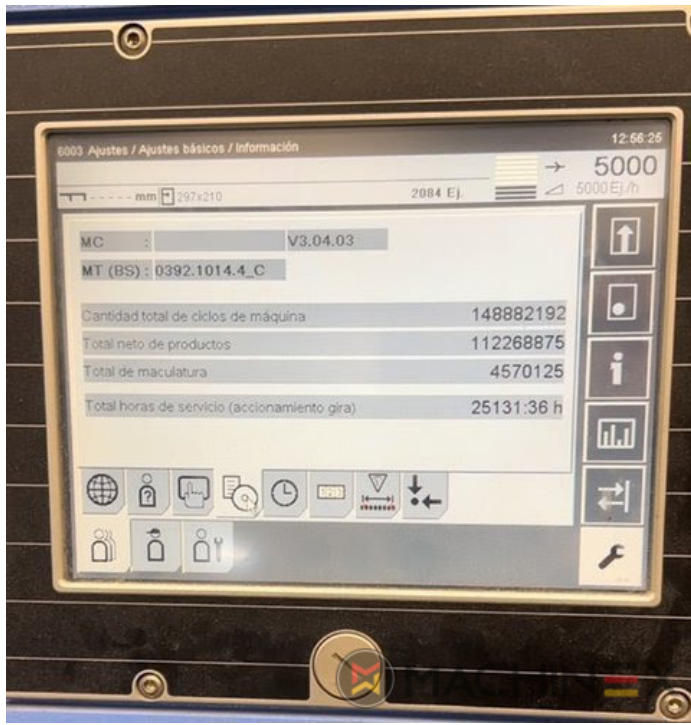

2012 | MUELLER-MARTINI PRIMERA C-130

+ USED BINDERY MACHINES 年: 2012 USED SADDLE STITCHER

プリンターの説明

Müller Martini Primera C130 saddle stitcher, equipped with: 4 feeders type 3791 cover folder feeder type 1529 stitcher type C130 Trimmer type 0449 stacker 0450 Becker Air cabinet with technical documentation and standard accessories Dismantled In stock

技術的な 詳細

- Cycles/h: 14.000 copies/h.

SPAIN | GERMANY | USA | ITALY | TURKEY | CHINA | BRAZIL | MEXICO | PERU

+34 682 639 187

info@machinex.com

SPAIN | GERMANY | USA | ITALY | TURKEY | CHINA | BRAZIL | MEXICO | PERU