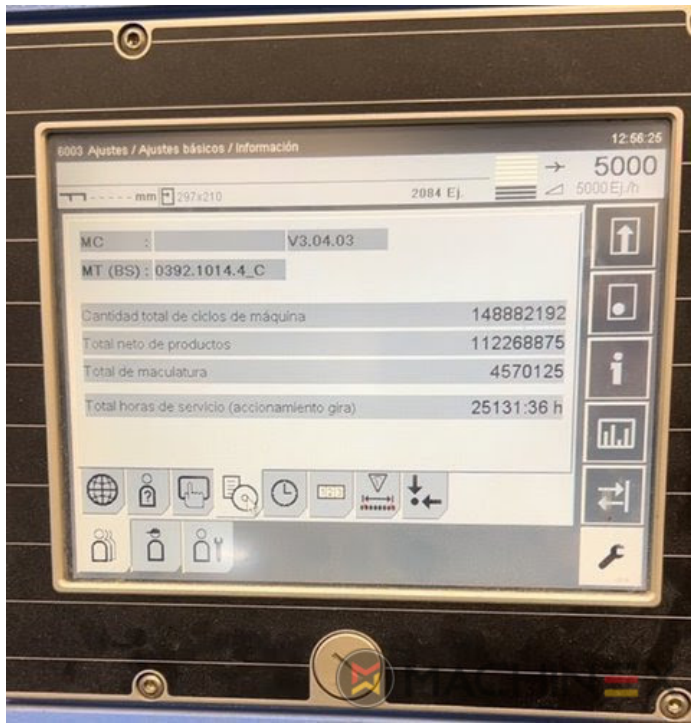

2012 | MUELLER-MARTINI PRIMERA C-130

+ USED BINDERY MACHINES ROK: 2012 USED SADDLE STITCHER

OPIS DRUKARKI

Müller Martini Primera C130 saddle stitcher, equipped with: 4 feeders type 3791 cover folder feeder type 1529 stitcher type C130 Trimmer type 0449 stacker 0450 Becker Air cabinet with technical documentation and standard accessories Dismantled In stock

SZCZEGÓŁY TECHNICZNE

- Cycles/h: 14.000 copies/h.

SPAIN | GERMANY | USA | ITALY | TURKEY | CHINA | BRAZIL | MEXICO | PERU

+34 682 639 187

info@machinex.com

 **MACHINEX**

SPAIN | GERMANY | USA | ITALY | TURKEY | CHINA | BRAZIL | MEXICO | PERU