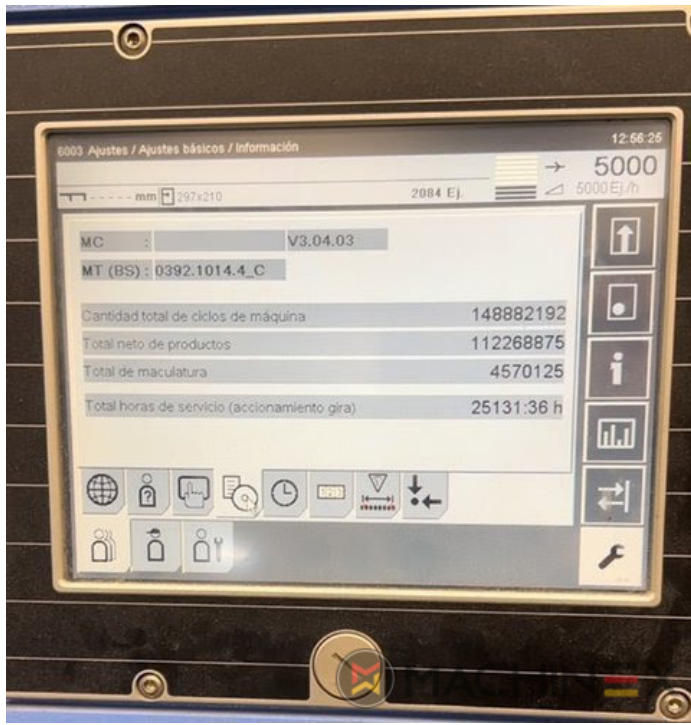

## DESCRIÇÃO DA IMPRESSORA

Müller Martini Primera C130 saddle stitcher, equipped with:4 feeders type 3791 cover folder feeder type 1529 stitcher type C130 Trimmer type 0449 stacker 0450 Becker Air cabinet with technical documentation and standard accessories Dismantled In stock

## DETALHES TÉCNICOS

- Cycles/h: 14.000 copies/h.

SPAIN | GERMANY | USA | ITALY | TURKEY | CHINA | BRAZIL | MEXICO | PERU

+34 682 639 187

info@machinex.com

SPAIN | GERMANY | USA | ITALY | TURKEY | CHINA | BRAZIL | MEXICO | PERU