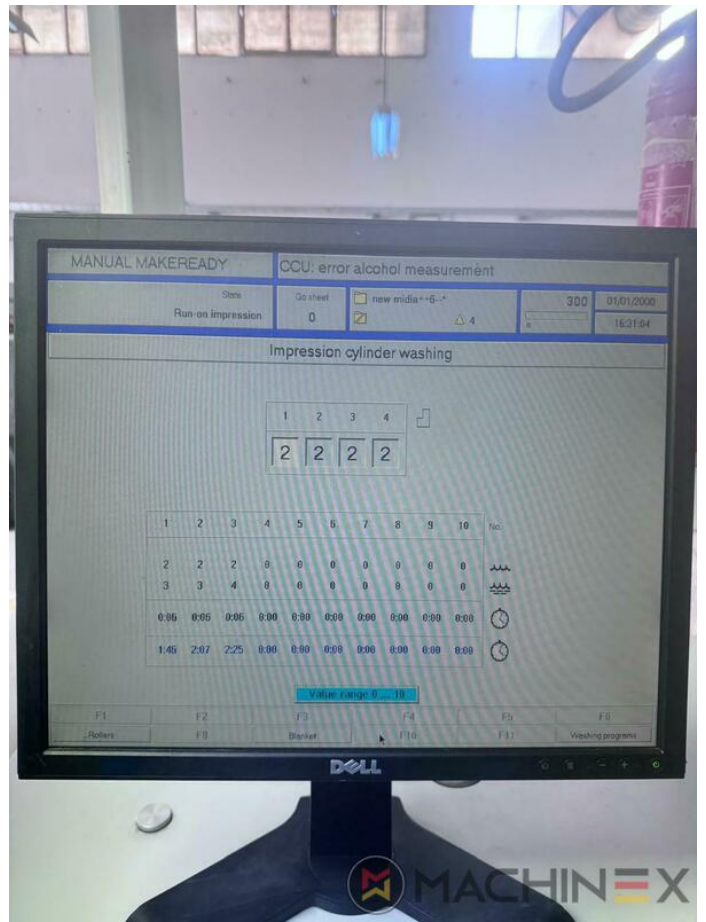

SPAIN | GERMANY | USA | ITALY | TURKEY | CHINA | BRAZIL | MEXICO | PERU

+34 682 639 187

info@machinex.com