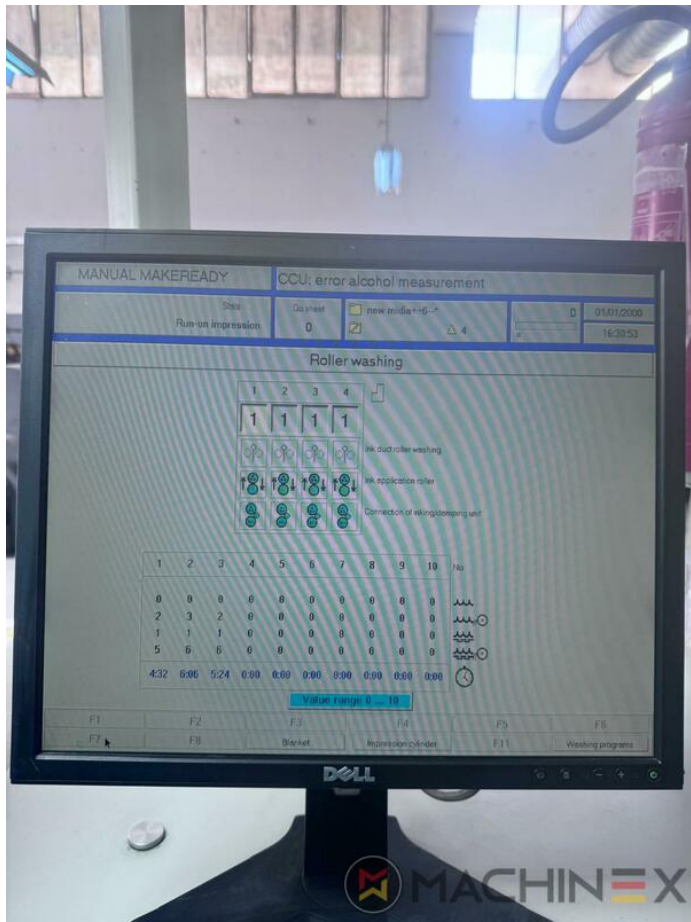

SPAIN | GERMANY | USA | ITALY | TURKEY | CHINA | BRAZIL | MEXICO | PERU

+34 682 639 187

info@machinex.com