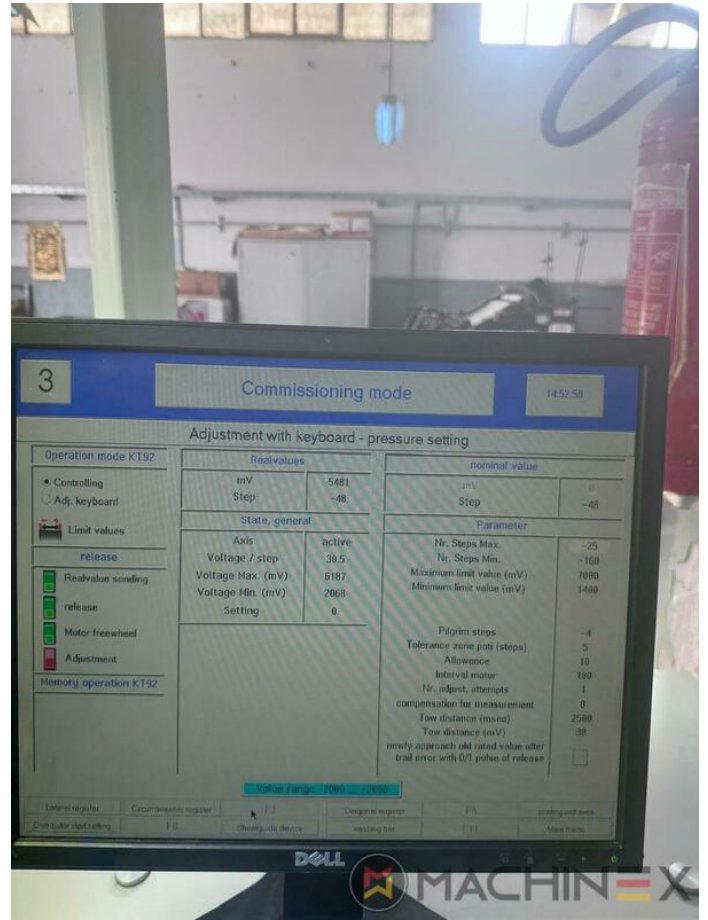

SPAIN | GERMANY | USA | ITALY | TURKEY | CHINA | BRAZIL | MEXICO | PERU

+34 682 639 187

info@machinex.com