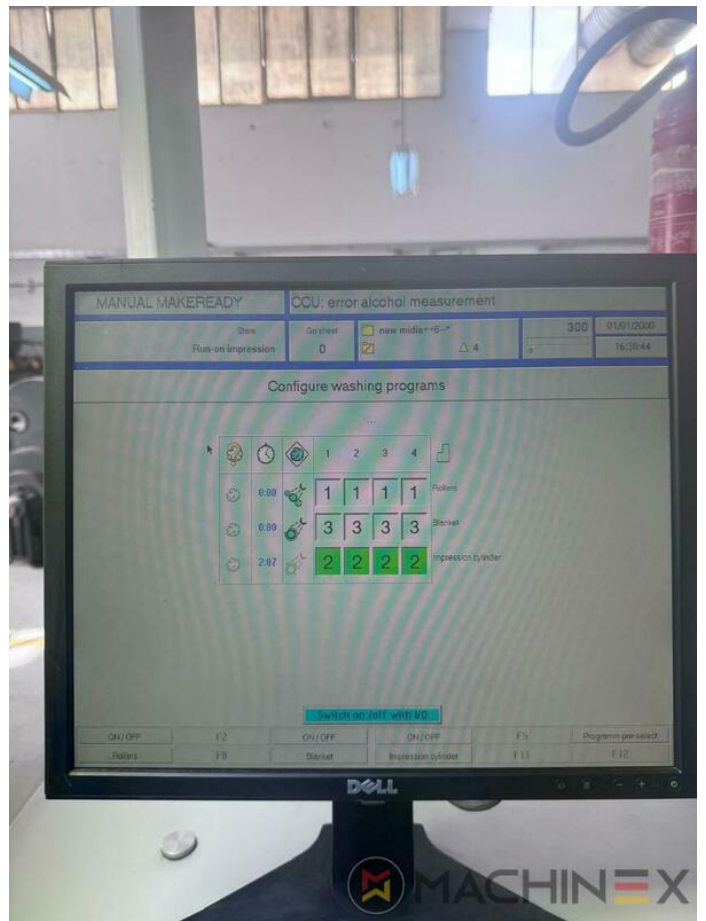

SPAIN | GERMANY | USA | ITALY | TURKEY | CHINA | BRAZIL | MEXICO | PERU

+34 682 639 187

info@machinex.com