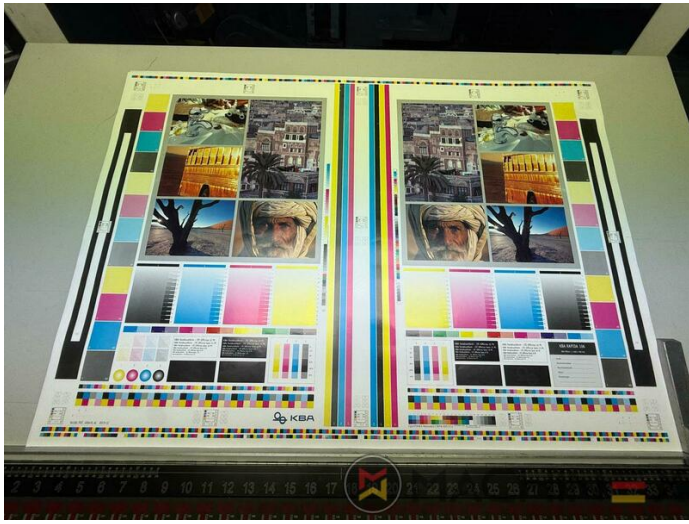

SPAIN | GERMANY | USA | ITALY | TURKEY | CHINA | BRAZIL | MEXICO | PERU

+34 682 639 187

info@machinex.com