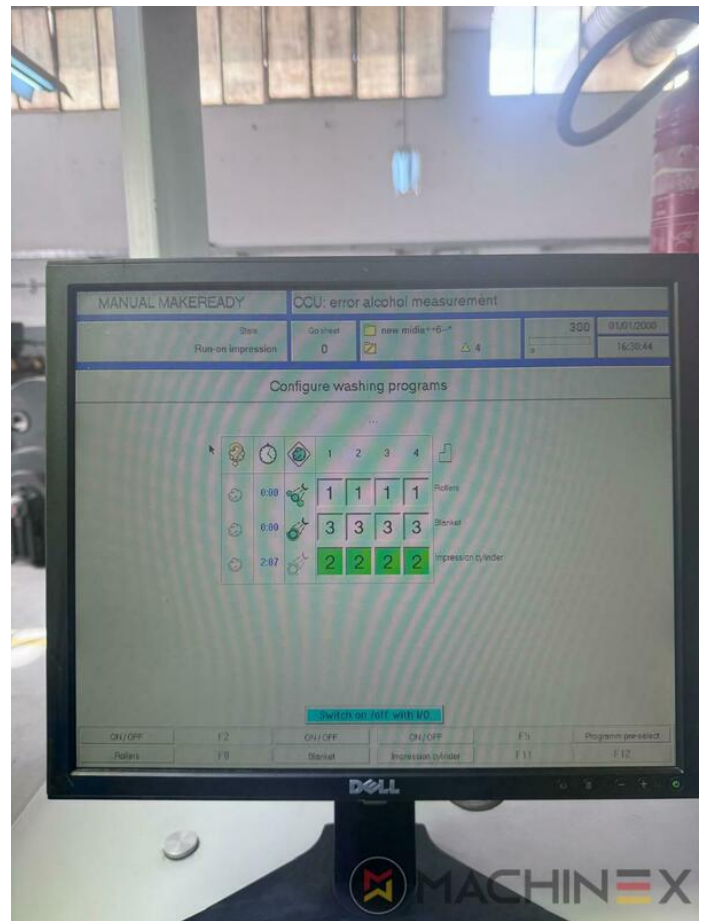

SPAIN | GERMANY | USA | ITALY | TURKEY | CHINA | BRAZIL | MEXICO | PERU

+34 682 639 187

info@machinex.com