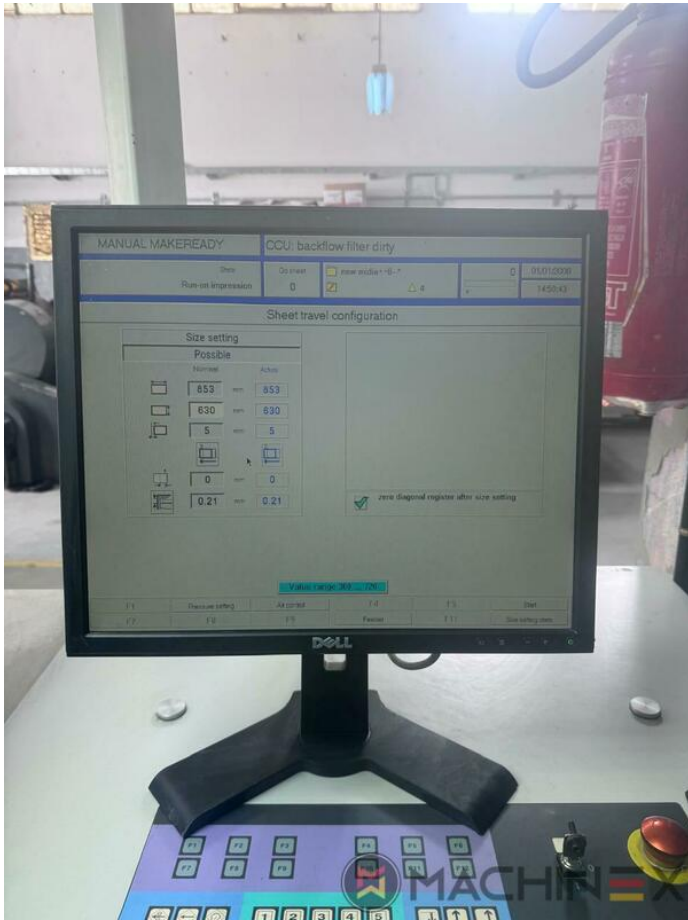

SPAIN | GERMANY | USA | ITALY | TURKEY | CHINA | BRAZIL | MEXICO | PERU

+34 682 639 187

info@machinex.com