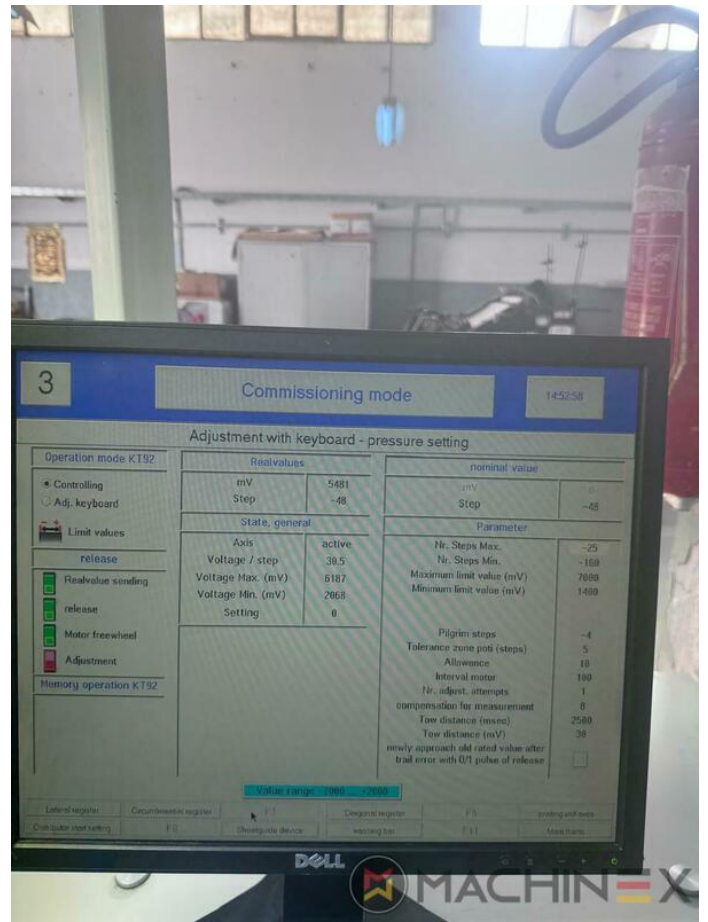

SPAIN | GERMANY | USA | ITALY | TURKEY | CHINA | BRAZIL | MEXICO | PERU

+34 682 639 187

info@machinex.com