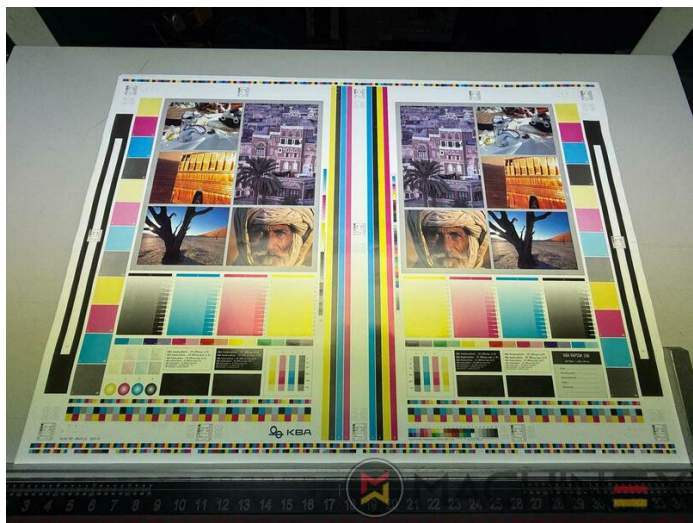

SPAIN | GERMANY | USA | ITALY | TURKEY | CHINA | BRAZIL | MEXICO | PERU

+34 682 639 187

info@machinex.com