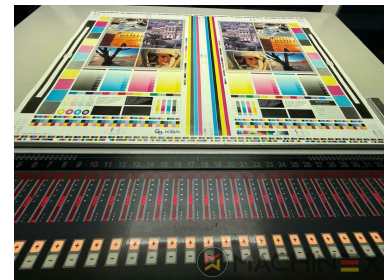

# 2003 | KBA RAPIDA RA 105 4 L CX

+ USED PRINTING MACHINES    2003    4 COLOR + COATER

- Grafix Infra Red Dryer
- Electromechanic double-sheet control
- VARIDAMP alcohol dampening
- CX equipment (additional equipment for cardboard until 1.2 mm)
- PWHA semi automatic plate change
- Chromed cylinders
- Baldwin blanket, roller, and impression cylinder wash-up device
- Colortronic Press Control