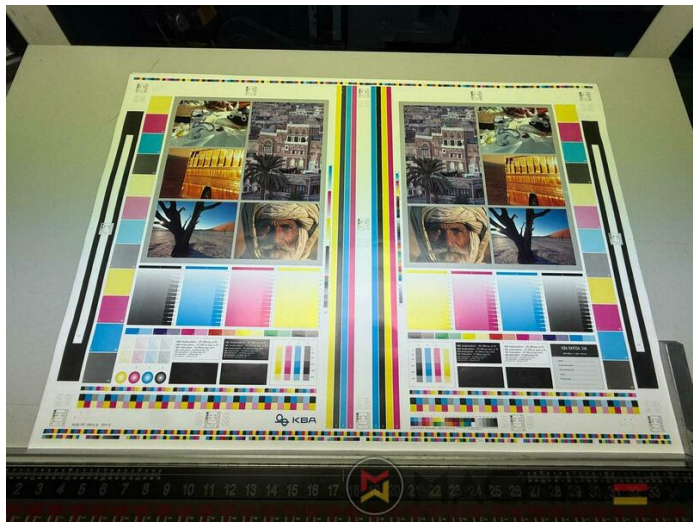

SPAIN | GERMANY | USA | ITALY | TURKEY | CHINA | BRAZIL | MEXICO | PERU

+34 682 639 187

info@machinex.com