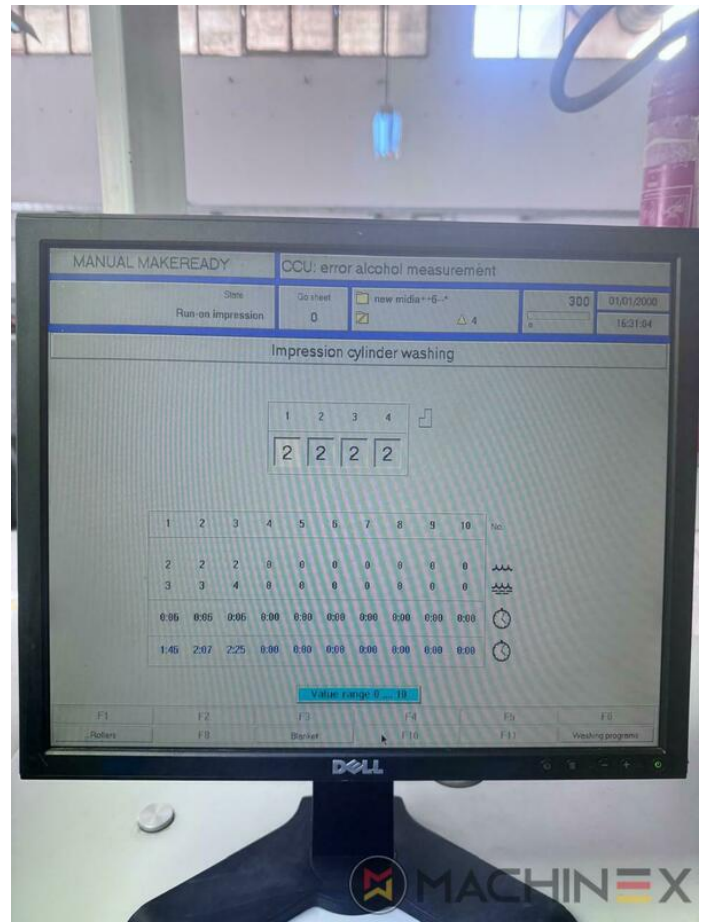

SPAIN | GERMANY | USA | ITALY | TURKEY | CHINA | BRAZIL | MEXICO | PERU

+34 682 639 187

info@machinex.com