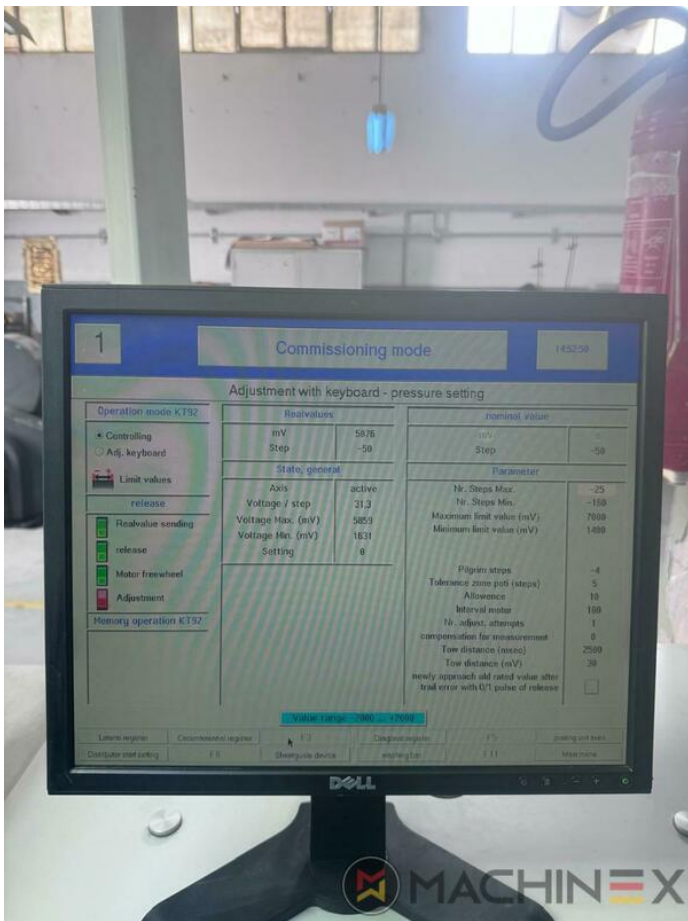

SPAIN | GERMANY | USA | ITALY | TURKEY | CHINA | BRAZIL | MEXICO | PERU

+34 682 639 187

info@machinex.com