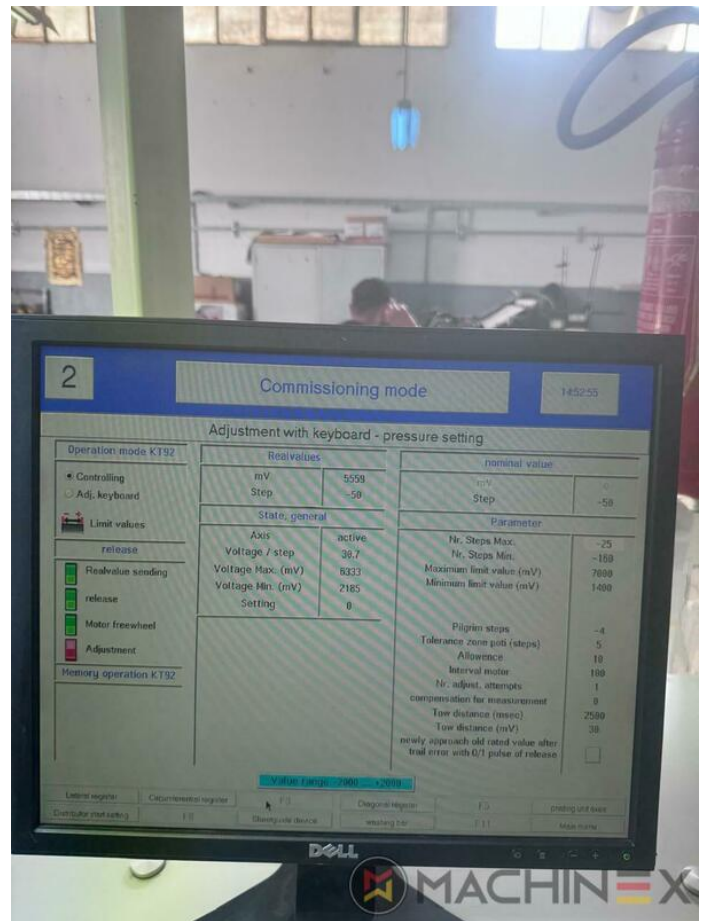

SPAIN | GERMANY | USA | ITALY | TURKEY | CHINA | BRAZIL | MEXICO | PERU

+34 682 639 187

info@machinex.com