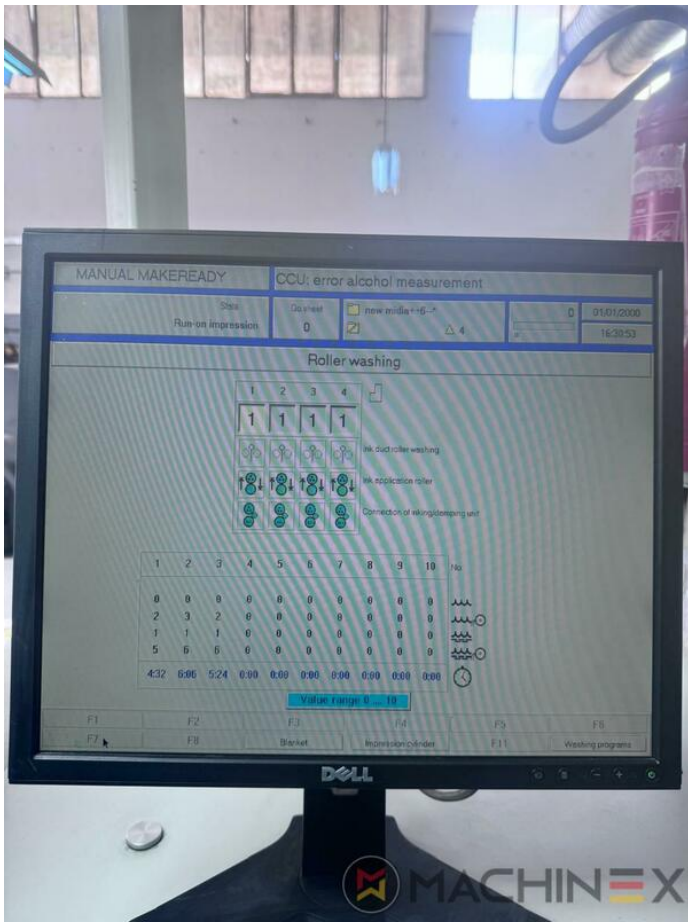

SPAIN | GERMANY | USA | ITALY | TURKEY | CHINA | BRAZIL | MEXICO | PERU

+34 682 639 187

info@machinex.com