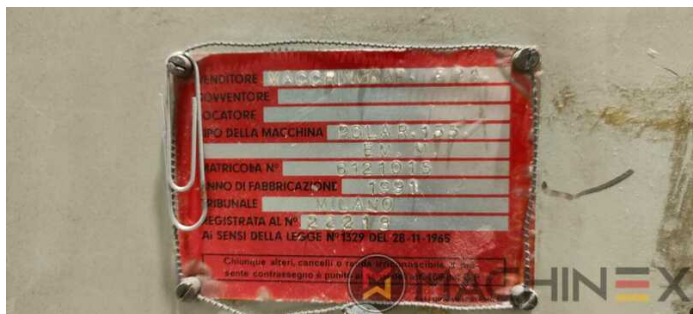

# TECHNICAL DETAILS

- Max Cut Width: 155 mm

SPAIN | GERMANY | USA | ITALY | TURKEY | CHINA | BRAZIL | MEXICO | PERU

+34 682 639 187

info@machinex.com

SPAIN | GERMANY | USA | ITALY | TURKEY | CHINA | BRAZIL | MEXICO | PERU