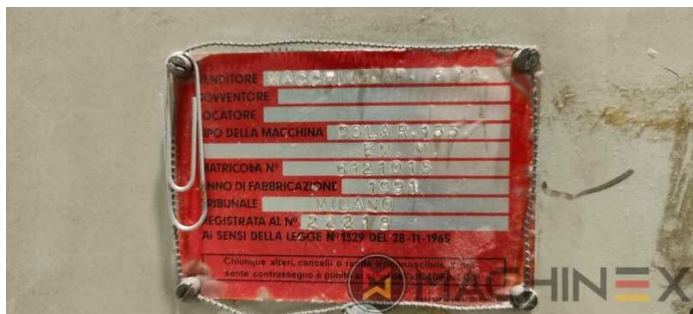

SPAIN | GERMANY | USA | ITALY | TURKEY | CHINA | BRAZIL | MEXICO | PERU

+34 682 639 187

info@machinex.com