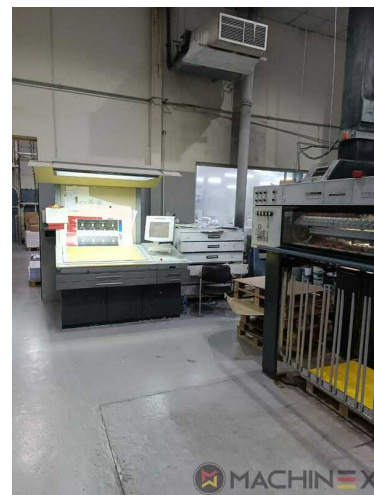

# 2004 | HEIDELBERG CD 102 5 LX

+ USED PRINTING MACHINES    2004    5 COLOR + COATER

- CP 2000 - Digital machine control and diagnosis
- Autoplate (Semi automatic plate change )
- Eltex ion blower in feeder
- Extended delivery HD version 2
- Extended delivery LX2
- Preset Plus in feeder
- TECHNOTRANS
- Max speed 15.000 sheets/h
- AirStar pro air cooled with compressed air dryer
- High Pile delivery
- Thickness 0,3 - to 1,0 mm
- Alcolor Vario dampening
- Automatic Blanket Impressions Cylinders & Inking Rollers washing devices
- Intercom to delivery
- multiple sheet detector

- Sheet Counter : 295 Million
- Max. format : 720 x 1020 mm
- Min. format :: 280 x 420 mm
- Print output : 15,000 sh/h

SPAIN | GERMANY | USA | ITALY | TURKEY | CHINA | BRAZIL | MEXICO | PERU

+34 682 639 187

info@machinex.com

- Program-controlled wash-up device (Roller, Blanket & ICWD)
- Pull Lay Control - Double Sheet Control
- IPA-Metering Premium
- Preset delivery
- Varnish Supply unit 360 l/h
- Complete with manuals and tools
- Ultrasonic double sheet detection