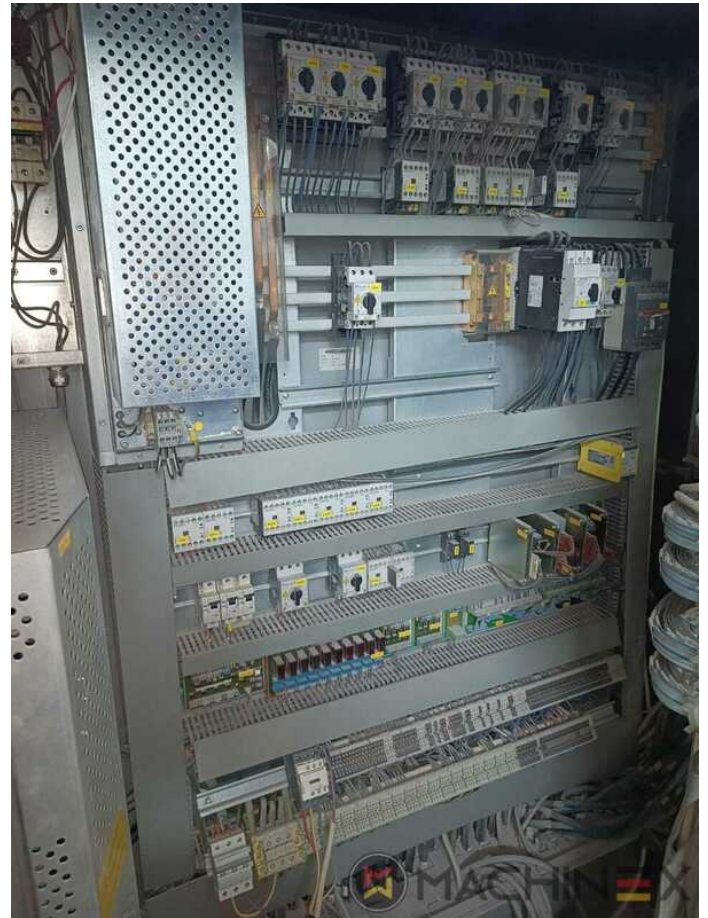

SPAIN | GERMANY | USA | ITALY | TURKEY | CHINA | BRAZIL | MEXICO | PERU

+34 682 639 187

info@machinex.com