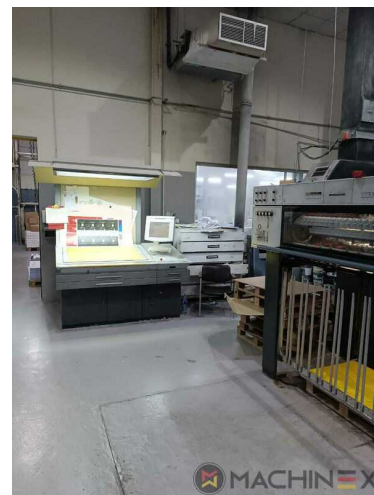

# 2004 | HEIDELBERG CD 102 5 LX

+ USED PRINTING MACHINES    2004    5 COLOR + COATER

- CP 2000 - Digital machine control and diagnosis
- Autoplate (Semi automatic plate change )
- Eltex ion blower in feeder
- Extended delivery HD version 2
- Extended delivery LX2
- Preset Plus in feeder
- TECHNOTRANS
- Max speed 15.000 sheets/h
- AirStar pro air cooled with compressed air dryer
- High Pile delivery
- Prinect Press Center
- Thickness 0,3 - to 1,0 mm
- Alcolor Vario dampening
- Automatic Blanket Impressions Cylinders & Inking Rollers washing devices
- Intercom to delivery

- Sheet Counter : 295 Million
- Max. format : 720 x 1020 mm
- Min. format :: 280 x 420 mm
- Print output : 15,000 sh/h

SPAIN | GERMANY | USA | ITALY | TURKEY | CHINA | BRAZIL | MEXICO | PERU

+34 682 639 187

info@machinex.com

- Powder sprayer
- Program-controlled wash-up device (Roller, Blanket & ICWD)
- Pull Lay Control - Double Sheet Control
- IPA-Metering Premium
- Preset delivery
- Varnish Supply unit 360 l/h
- Complete with manuals and tools
- Ultrasonic double sheet detection