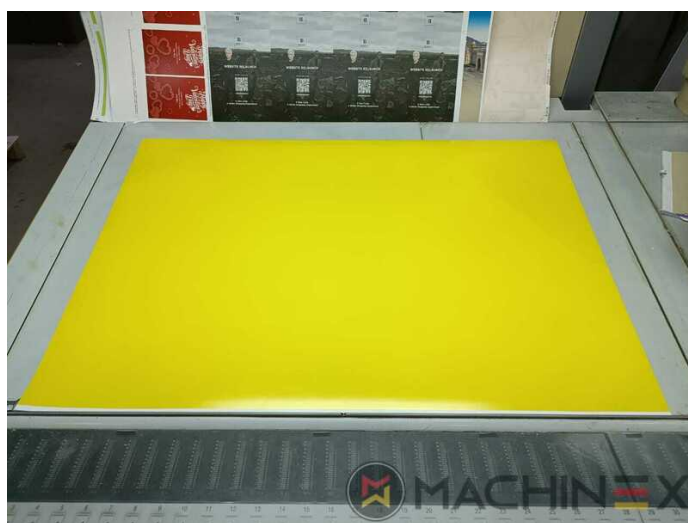

- Program-controlled wash-up device (Roller, Blanket & ICWD)
- Pull Lay Control - Double Sheet Control
- IPA-Metering Premium
- Preset delivery
- Varnish Supply unit 360 l/h
- Complete with manuals and tools
- Ultrasonic double sheet detection

SPAIN | GERMANY | USA | ITALY | TURKEY | CHINA | BRAZIL | MEXICO | PERU

+34 682 639 187

info@machinex.com