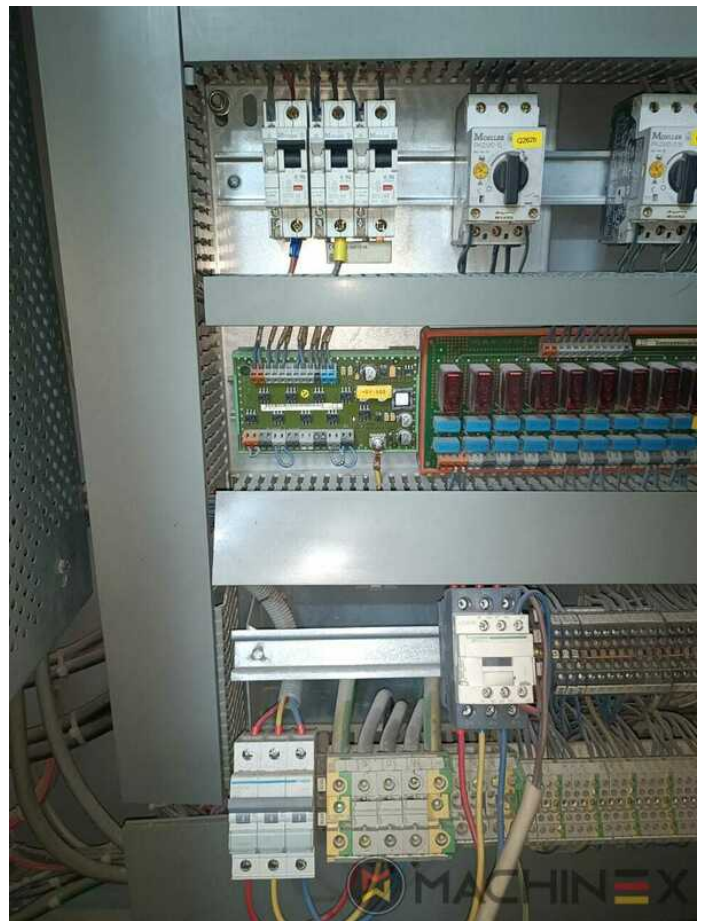

SPAIN | GERMANY | USA | ITALY | TURKEY | CHINA | BRAZIL | MEXICO | PERU

+34 682 639 187

info@machinex.com