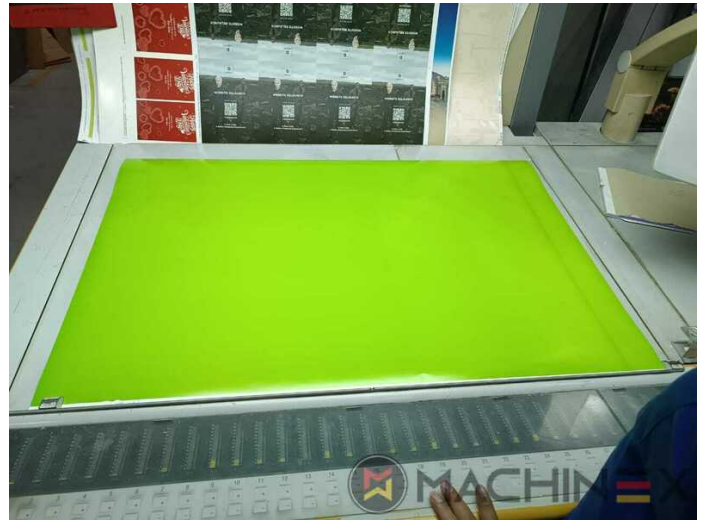

SPAIN | GERMANY | USA | ITALY | TURKEY | CHINA | BRAZIL | MEXICO | PERU

+34 682 639 187

info@machinex.com