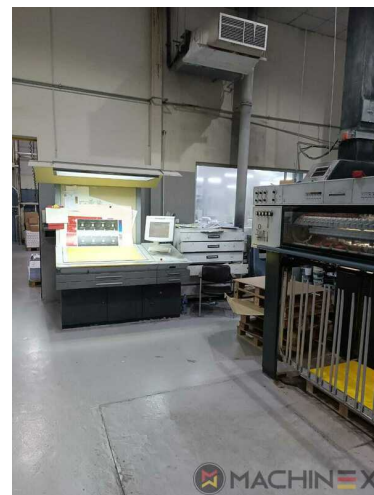

2004 | HEIDELBERG CD 102 5 LX

+ USED PRINTING MACHINES ⌚ ГОД: 2004 📄 5 COLOR + COATER

ОПИСАНИЕ ПРИНТЕРА

ОПИСАНИЕ

- CP 2000 - Digital machine control and diagnosis
- Autoplate (Semi automatic plate change)
- Eltex ion blower in feeder
- Extended delivery HD version 2
- Extended delivery LX2
- Предустановленный плюс в кормушке
- TECHNOTRANS
- Max speed 15.000 sheets/h
- AirStar pro air cooled with compressed air dryer
- High Pile delivery
- Prinect Press Center
- Thickness 0,3 - to 1,0 mm
- Alcolor Vario dampening
- Automatic Blanket Impressions Cylinders & Inking Rollers washing devices
- Intercom to delivery

ТЕХНИЧЕСКИЕ ПОДРОБНОСТИ

- Sheet Counter : 295 Million
- Max. format : 720 x 1020 mm
- Min. format :: 280 x 420 mm
- Print output : 15,000 sh/h

SPAIN | GERMANY | USA | ITALY | TURKEY | CHINA | BRAZIL | MEXICO | PERU

☎ +34 682 639 187

✉ info@machinex.com

- Powder sprayer
- Program-controlled wash-up device (Roller, Blanket & ICWD)
- Pull Lay Control - Double Sheet Control
- IPA-Metering Premium
- Preset standard delivery
- Varnish Supply unit 360 l/h
- Complete with manuals and tools
- Ultrasonic double sheet detection